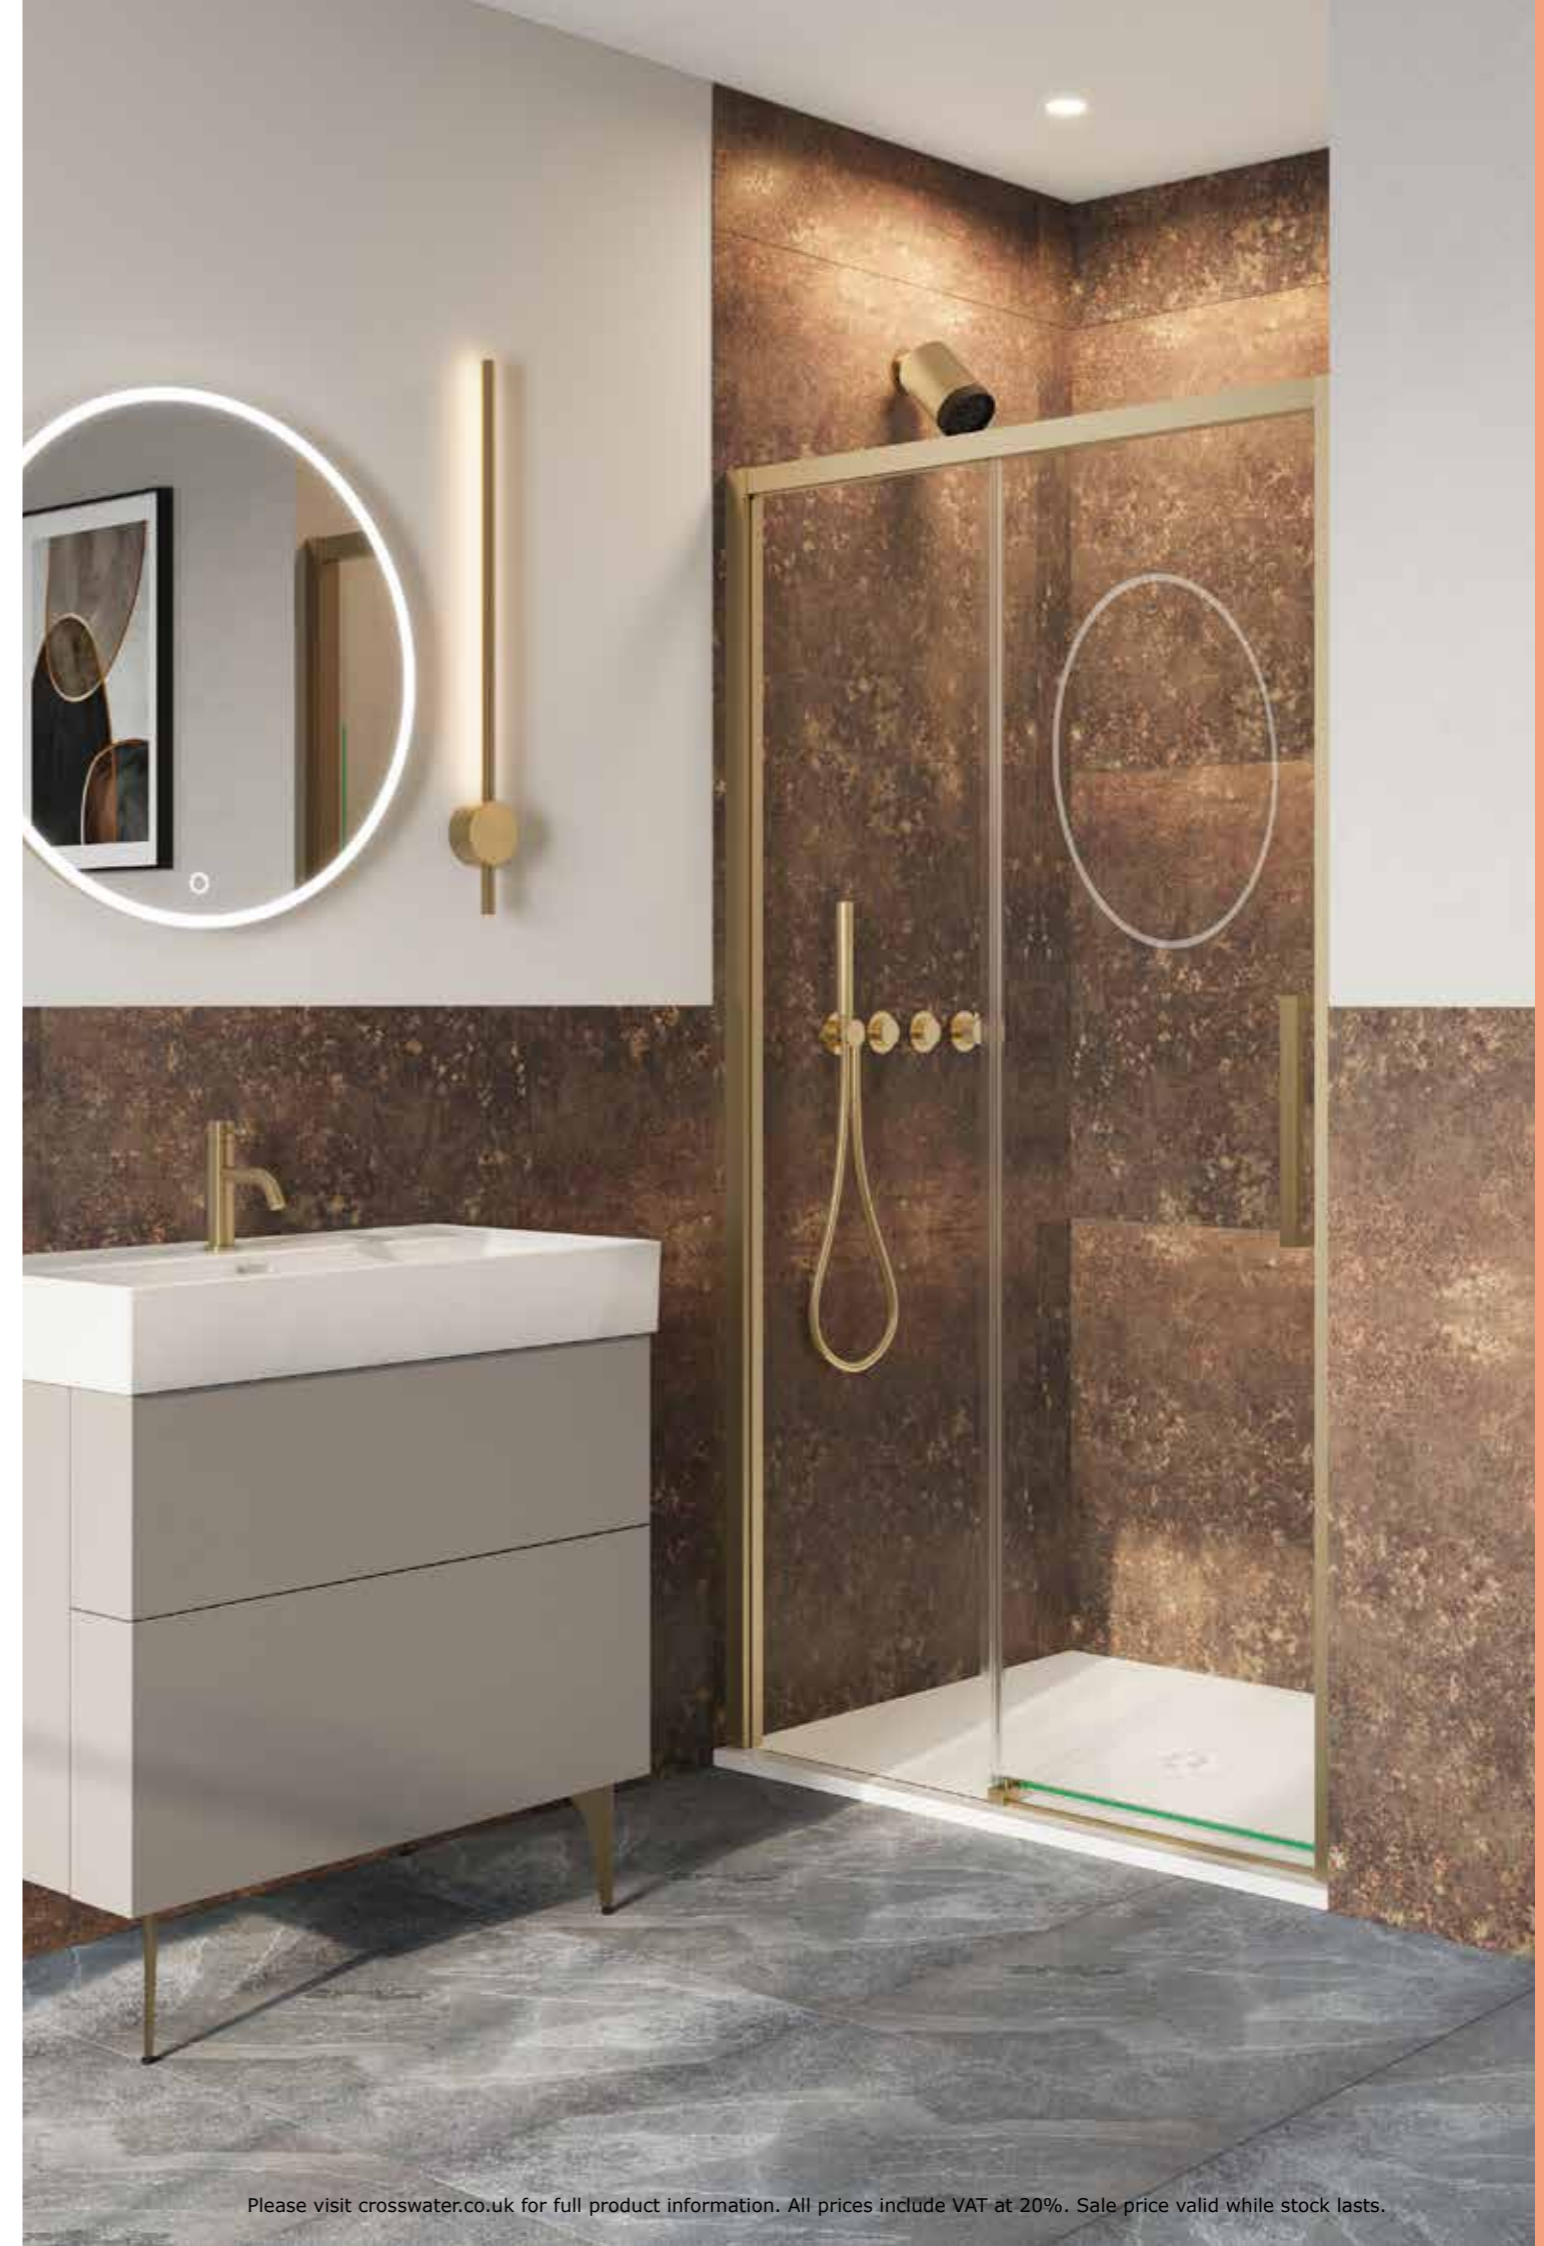

Brushed Stainless Steel Single Sliding Door

WIDTH (mm)	DOOR OPENING (mm)	ADJUSTMENT (mm)	CODE	WAS	NOW
1200	456	1150-1190	AUSLBC1200	£850	£510
1400	556	1350-1390	AUSLBC1400	£950	£570
1500	606	1450-1650	AUSLBC1500	£1025	£615
1700	606	1650-1690	AUSLBC1700	£1049	£629

* Adjustment when used with a side panel.

Side Panel

WIDTH (mm)	ADJUSTMENT (mm)	CODE	WAS	NOW
800	770-790	AUSLSPBC0800	£520	£312
900	870-890	AUSLSPBC0900	£540	£324

Brushed Stainless Steel Hinged Door

WIDTH (mm)	DOOR OPENING (mm)	ADJUSTMENT (mm)	CODE	WAS	NOW
800	604	775-790	AUHDBC0800	£640	£384
900	704	875-890	AUHDBC0900	£680	£408
1000	804	975-990	AUHDBC1000	£710	£426

* Adjustment when used with a side panel.

Side Panel

WIDTH (mm)	ADJUSTMENT (mm)	CODE	WAS	NOW
800	760-775	AUHDSDBC0800	£475	£285
900	860-875	AUHDSDBC0900	£500	£300

Brushed Stainless Steel Infold Door

WIDTH (mm)	DOOR OPENING (mm)	ADJUSTMENT (mm)	CODE	WAS	NOW
800	595	760-790	AUIDBC0800	£800	£480
900	644	860-890	AUIDBC0900	£830	£498

* Adjustment when used with a side panel.

Side Panel

WIDTH (mm)	ADJUSTMENT (mm)	CODE	WAS	NOW
800	770-785	AUIDSDBC0800	£425	£255
900	870-885	AUIDSDBC0900	£450	£270

Brushed Stainless Steel Quadrant Enclosure

WIDTH (mm)	DOOR OPENING (mm)	ADJUSTMENT (mm)	CODE	WAS	NOW
800	395	766-780	AUQSBC0800	£1050	£630
900	446	865-880	AUQSBC0900	£1075	£645

Brushed Stainless Steel Offset Quadrant Single Door

WIDTH (mm)	DOOR OPENING (mm)	ADJUSTMENT (mm)	CODE	WAS	NOW
1000x800		965-980/765-780	AUQSBC10X8	£1045	£627
1200x800		1165-1180/765-780	AUQSBC12X8	£1100	£660
1200x900		1165-1180/865-880	AUQSBC12X9	£1150	£690