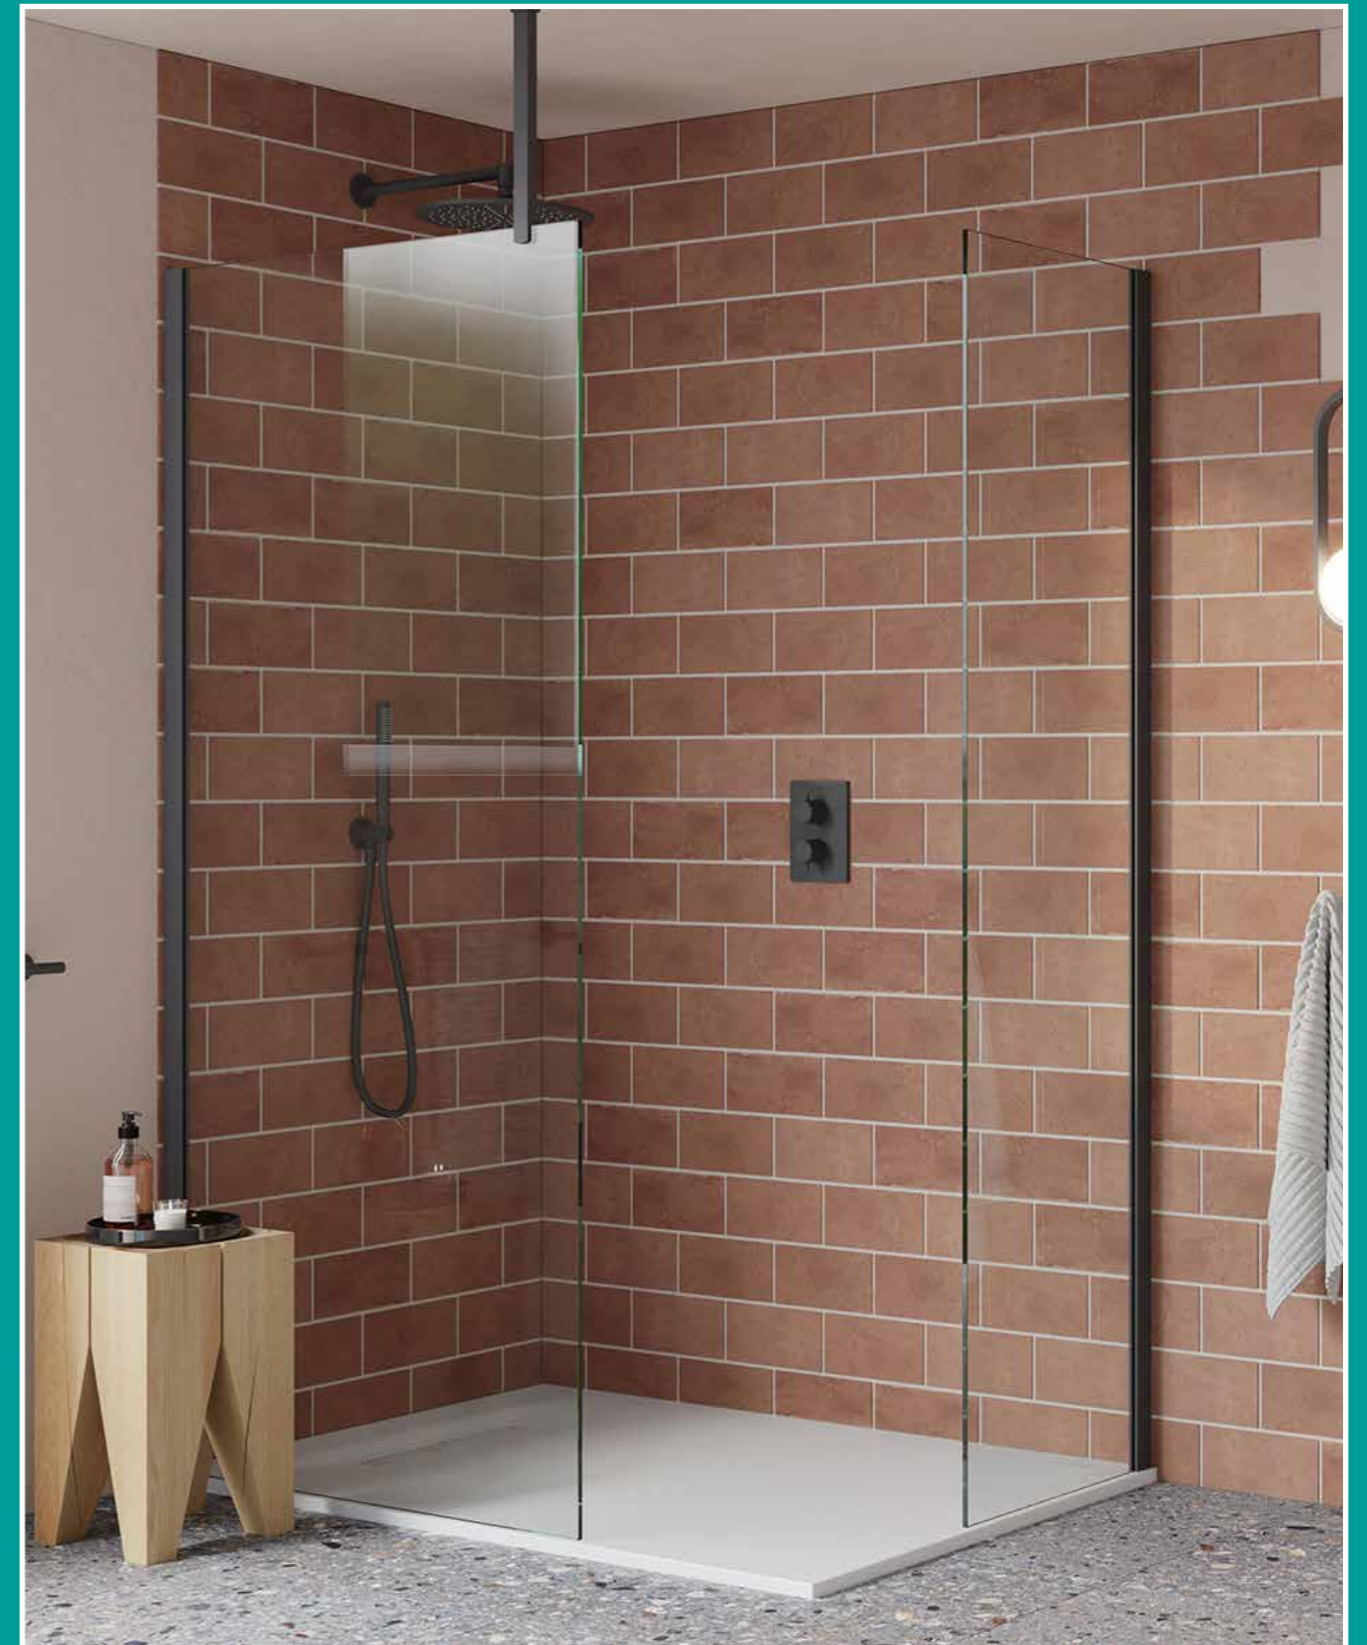

WAS £345 NOW £207

Toilet Furniture Unit
Nordic Oak
SP5492NO

WAS £345 NOW £207

Toilet Furniture Unit
Warm Stone
SP5492WS

WAS £265 NOW £159

UP TO 50% OFF

SHOWER ENCLOSURES

THE BIG BATHROOM SALE