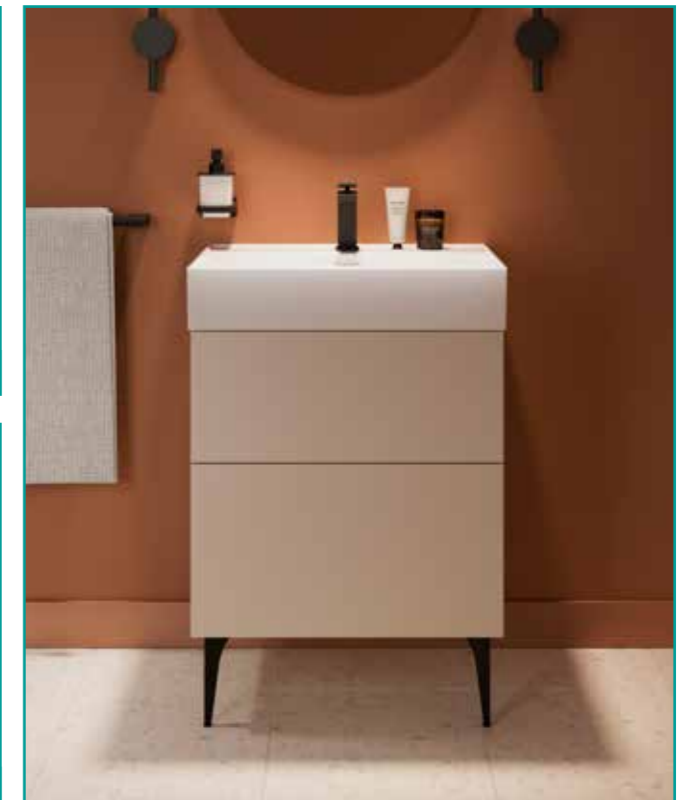

WAS £195 NOW **£117**

Avenue Optional Legs
Brushed Brass **AVLK01F**

WAS £195 NOW **£117**

Avenue Optional Legs
Brushed bronze **AVLK01BZ**

WAS £195 NOW **£117**

UP TO 40% OFF

MADA

Mada 500 Unit Soft Clay
MA5000DSC
WAS £550 NOW **£330**
500 Marble Effect Worktop
MA500TMC
WAS £395 NOW **£237**