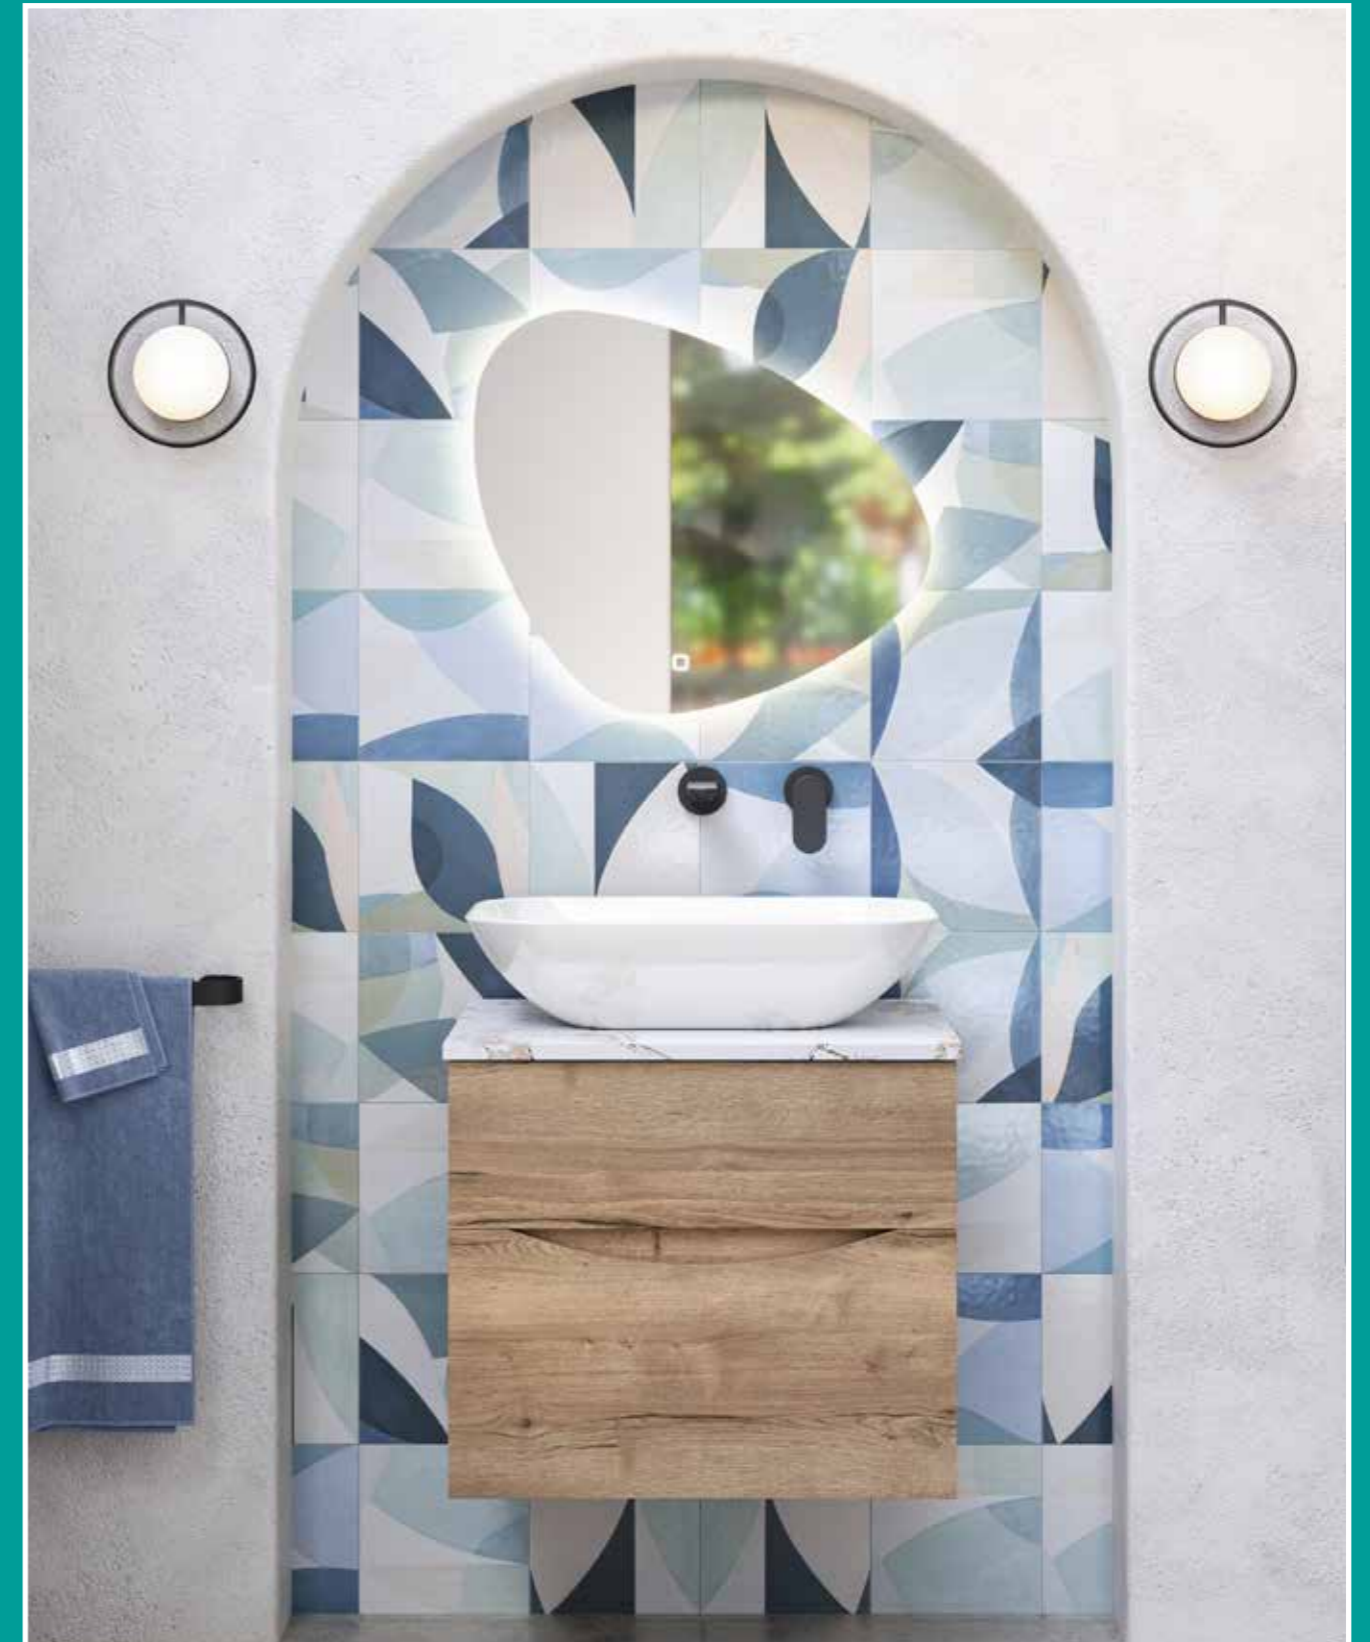

UP TO 40% OFF

CERAMICS

THE BIG BATHROOM SALE