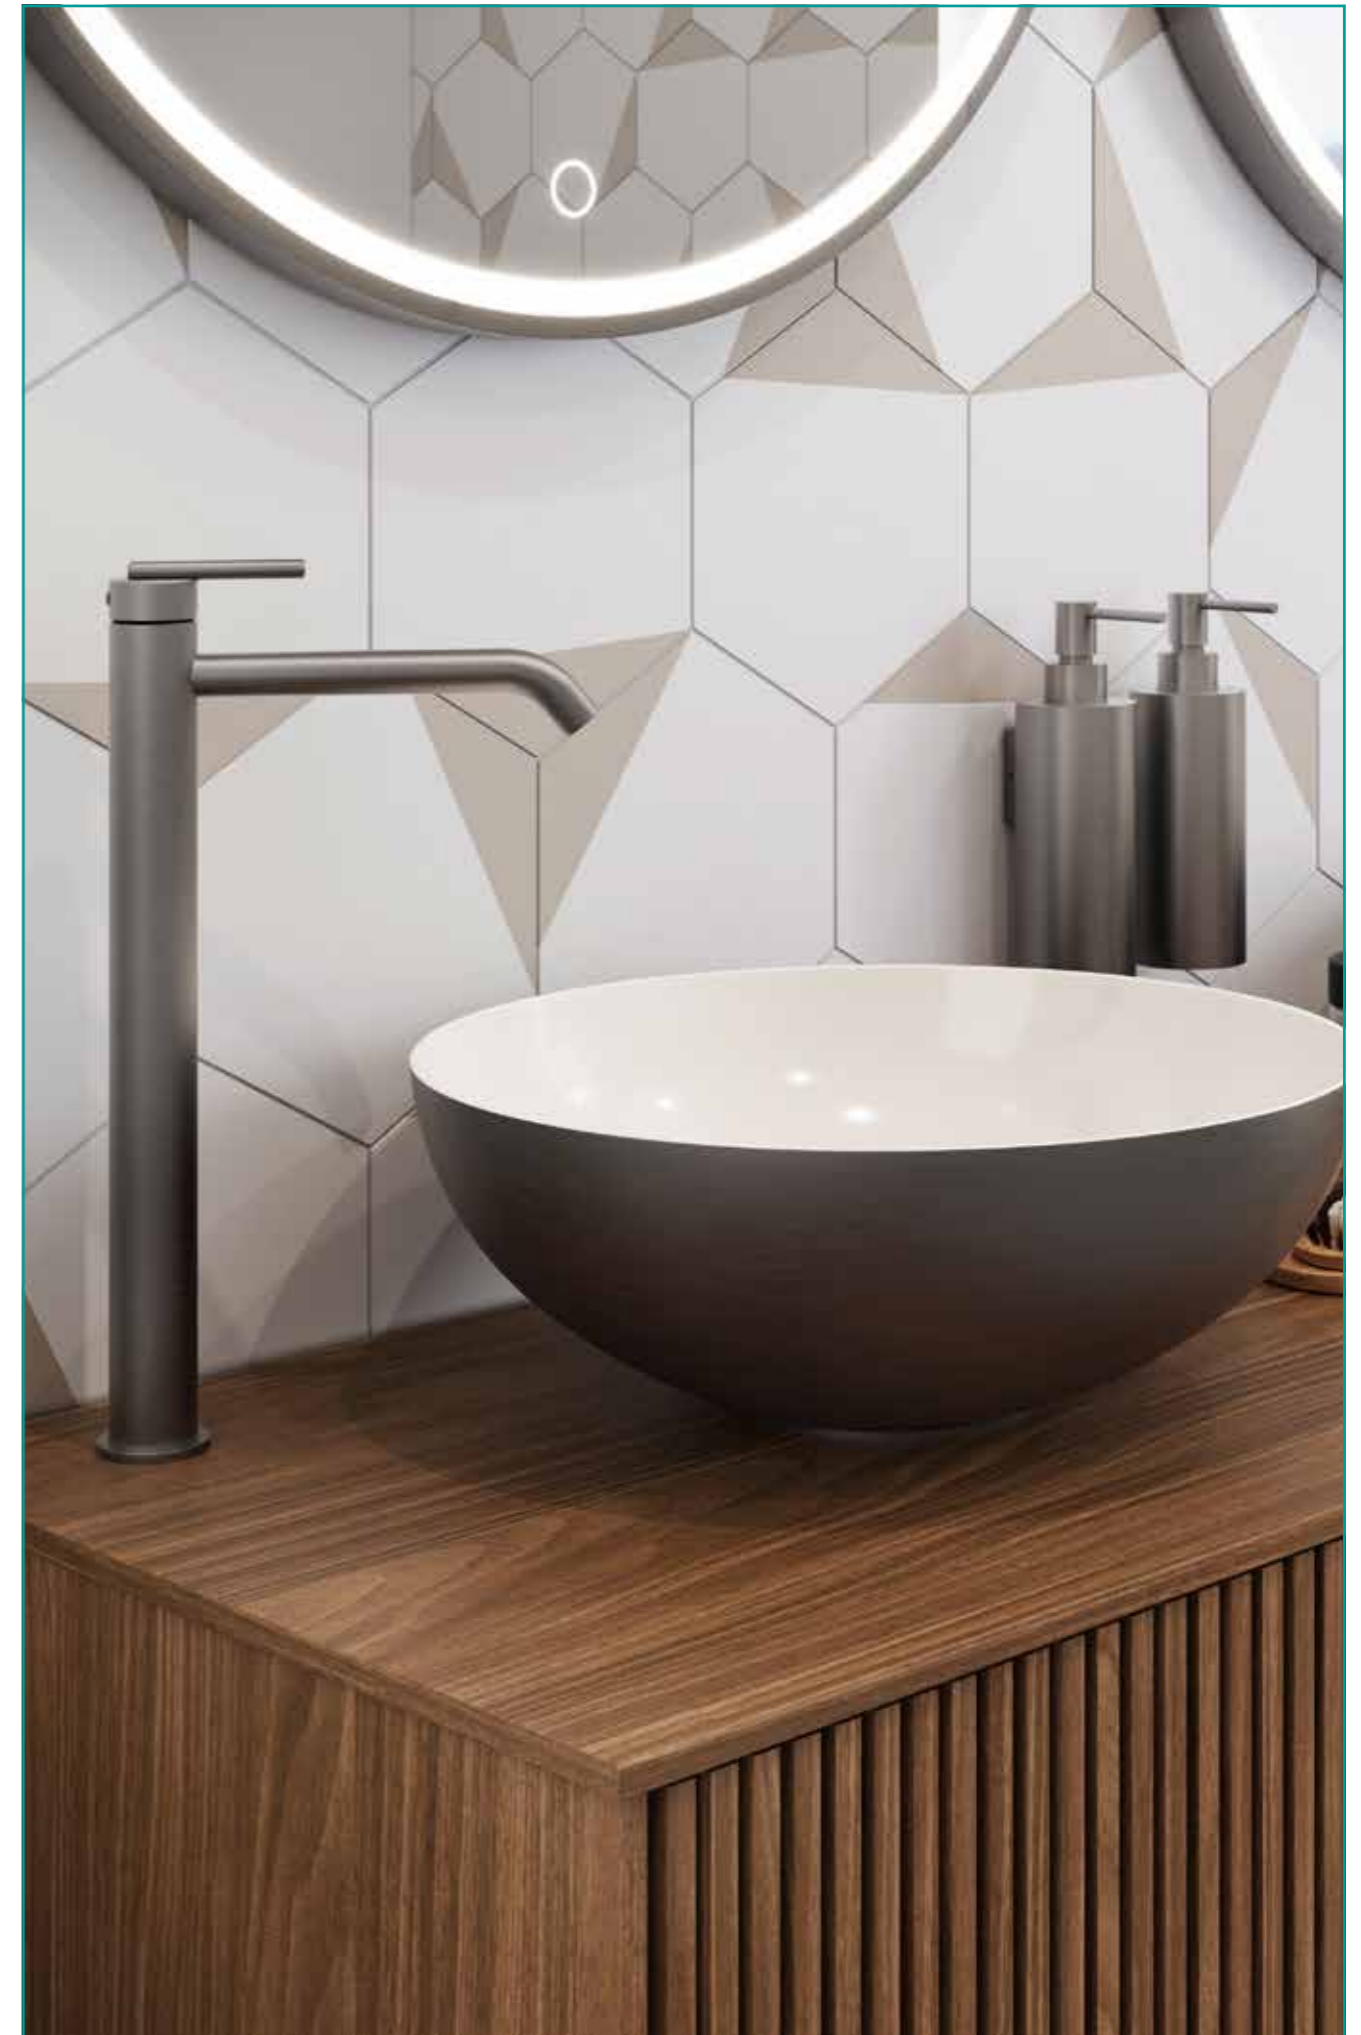

UP TO 40% OFF

3ONE6 LEVER

316 SLATE

WAS £319 NOW **£191**

WAS £329 NOW **£197**

WAS £329 NOW **£197**

WAS £369 NOW **£221**

WAS £379 NOW **£227**

WAS £395 NOW **£237**

WAS £489 NOW **£293**

WAS £599 NOW **£359**

WAS £599 NOW **£359**

WAS £1899 NOW **£1139**

* Must be installed with a Crossbox Universal Box **CROSSBOX £165**

Please visit crosswater.co.uk for full product information. All prices include VAT at 20%. Sale price valid while stock lasts.