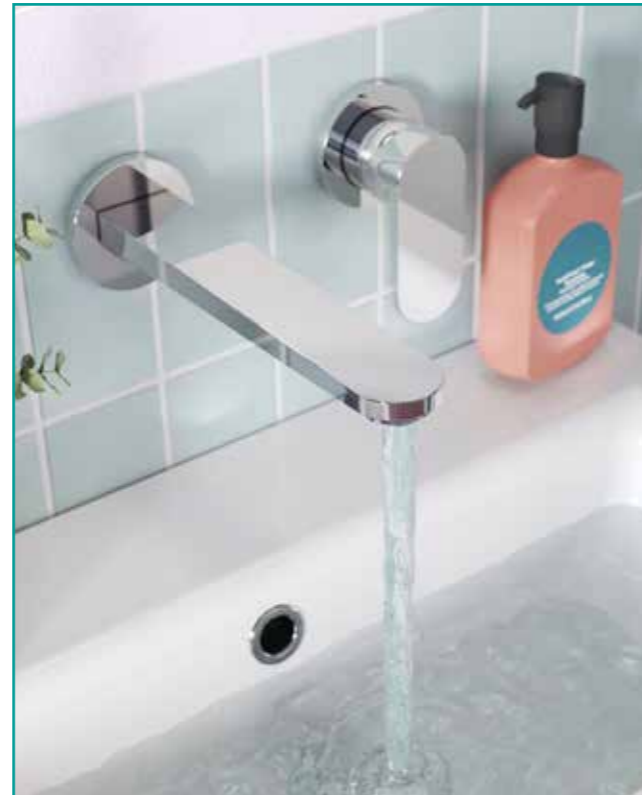

WAS £699 NOW **£419**

WAS £249 NOW **£149**

WAS £299 NOW **£179**