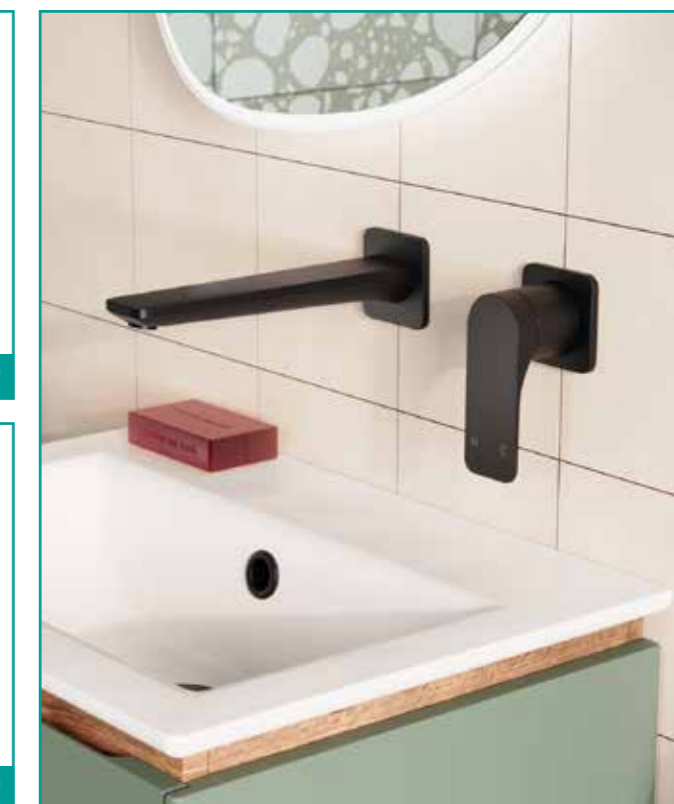

Fuse Basin Monobloc with Clicker Waste Brushed Brass
FS110DNF
WAS £189 NOW **£113**

Fuse Tall Basin Monobloc with Clicker Waste Brushed Brass
FS112DNF
WAS £245 NOW **£147**

Fuse Basin 2 Hole Set Brushed Brass
FS120WNF
WAS £239 NOW **£143**

Fuse Bath Filler Brushed Brass
FS322DF
WAS £299 NOW **£179**

Fuse Bath Shower Mixer Brushed Brass
FS422DF
WAS £399 NOW **£239**

Fuse Bath Shower Mixer Brushed Brass
FS416FF
WAS £999 NOW **£599**

Fuse Basin Monobloc with Clicker Waste Matt Black
FS110DNM
WAS £189 NOW **£113**

Fuse Tall Basin Monobloc with Clicker Waste Matt Black
FS112DNM
WAS £245 NOW **£147**

Fuse Basin 2 Hole Set Matt Black
FS120WNM
WAS £239 NOW **£143**

Fuse Bath Shower Mixer Matt Black
FS416FM
WAS £999 NOW **£599**

Fuse Bath Filler Matt Black
FS322DM
WAS £299 NOW **£179**

Fuse Bath Shower Mixer Matt Black
FS422DM
WAS £399 NOW **£239**