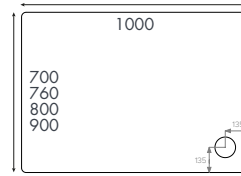

Standard + Anti Slip Trays

Finish – White

Material – 45mm acrylic capped stone resin shower tray

Waste – 90mm fast flow waste also available

Compatibility – Fully compatible with the Instinct shower enclosure ranges

Components – Available with leg and panel set to raise off the floor

Safety – Anti slip rated to Class C standard

Low Profile Standard Trays

UN970100	900 x 700mm	£240.00
UN976100	900 x 760mm	£240.00
UN980100	900 x 800mm	£240.00
UN1070100	1000 x 700mm	£240.00
UN1076100	1000 x 760mm	£255.00
UN1080100	1000 x 800mm	£273.00
UN1090100	1000 x 900mm	£289.00
UN1176100	1100 x 760mm	£289.00
UN1180100	1100 x 800mm	£305.00
UN1190100	1100 x 900mm	£305.00
UN1270100	1200 x 700mm	£296.00
UN1276100	1200 x 760mm	£279.00
UN1280100	1200 x 800mm	£279.00
UN1290100	1200 x 900mm	£296.00
UN1380100	1300 x 800mm	£446.00
UN1470100	1400 x 700mm	£431.00
UN1480100	1400 x 800mm	£446.00
UN1490100	1400 x 900mm	£477.00
UN1570100	1500 x 700mm	£496.00
UN1576100	1500 x 760mm	£496.00
UN1580100	1500 x 800mm	£496.00
UN1590100	1500 x 900mm	£496.00
UN1670100	1600 x 700mm	£528.00
UN1676100	1600 x 760mm	£528.00
UN1680100	1600 x 800mm	£528.00
UN1690100	1600 x 900mm	£528.00
UN1770100	1700 x 700mm	£545.00
UN1776100	1700 x 760mm	£545.00
UN1780100	1700 x 800mm	£560.00
UN1790100	1700 x 900mm	£578.00
UN1880100	1800 x 800mm	£659.00

Low Profile Anti Slip Trays

ASUN970100	900 x 700mm	£259.00
ASUN976100	900 x 760mm	£288.00
ASUN980100	900 x 800mm	£333.00
ASUN1070100	1000 x 700mm	£307.00
ASUN1076100	1000 x 760mm	£338.00
ASUN1080100	1000 x 800mm	£345.00
ASUN1090100	1000 x 900mm	£379.00
ASUN1176100	1100 x 760mm	£379.00
ASUN1180100	1100 x 800mm	£385.00
ASUN1190100	1100 x 900mm	£389.00
ASUN1270100	1200 x 700mm	£371.00
ASUN1276100	1200 x 760mm	£350.00
ASUN1280100	1200 x 800mm	£371.00
ASUN1290100	1200 x 900mm	£385.00
ASUN1380100	1300 x 800mm	£517.00
ASUN1470100	1400 x 700mm	£533.00
ASUN1480100	1400 x 800mm	£538.00
ASUN1490100	1400 x 900mm	£558.00
ASUN1570100	1500 x 700mm	£605.00
ASUN1576100	1500 x 760mm	£605.00
ASUN1580100	1500 x 800mm	£615.00
ASUN1590100	1500 x 900mm	£625.00
ASUN1670100	1600 x 700mm	£641.00
ASUN1676100	1600 x 760mm	£657.00
ASUN1680100	1600 x 800mm	£666.00
ASUN1690100	1600 x 900mm	£664.00
ASUN1770100	1700 x 700mm	£693.00
ASUN1776100	1700 x 760mm	£698.00
ASUN1780100	1700 x 800mm	£705.00
ASUN1790100	1700 x 900mm	£718.00
ASUN1880100	1800 x 800mm	£769.00