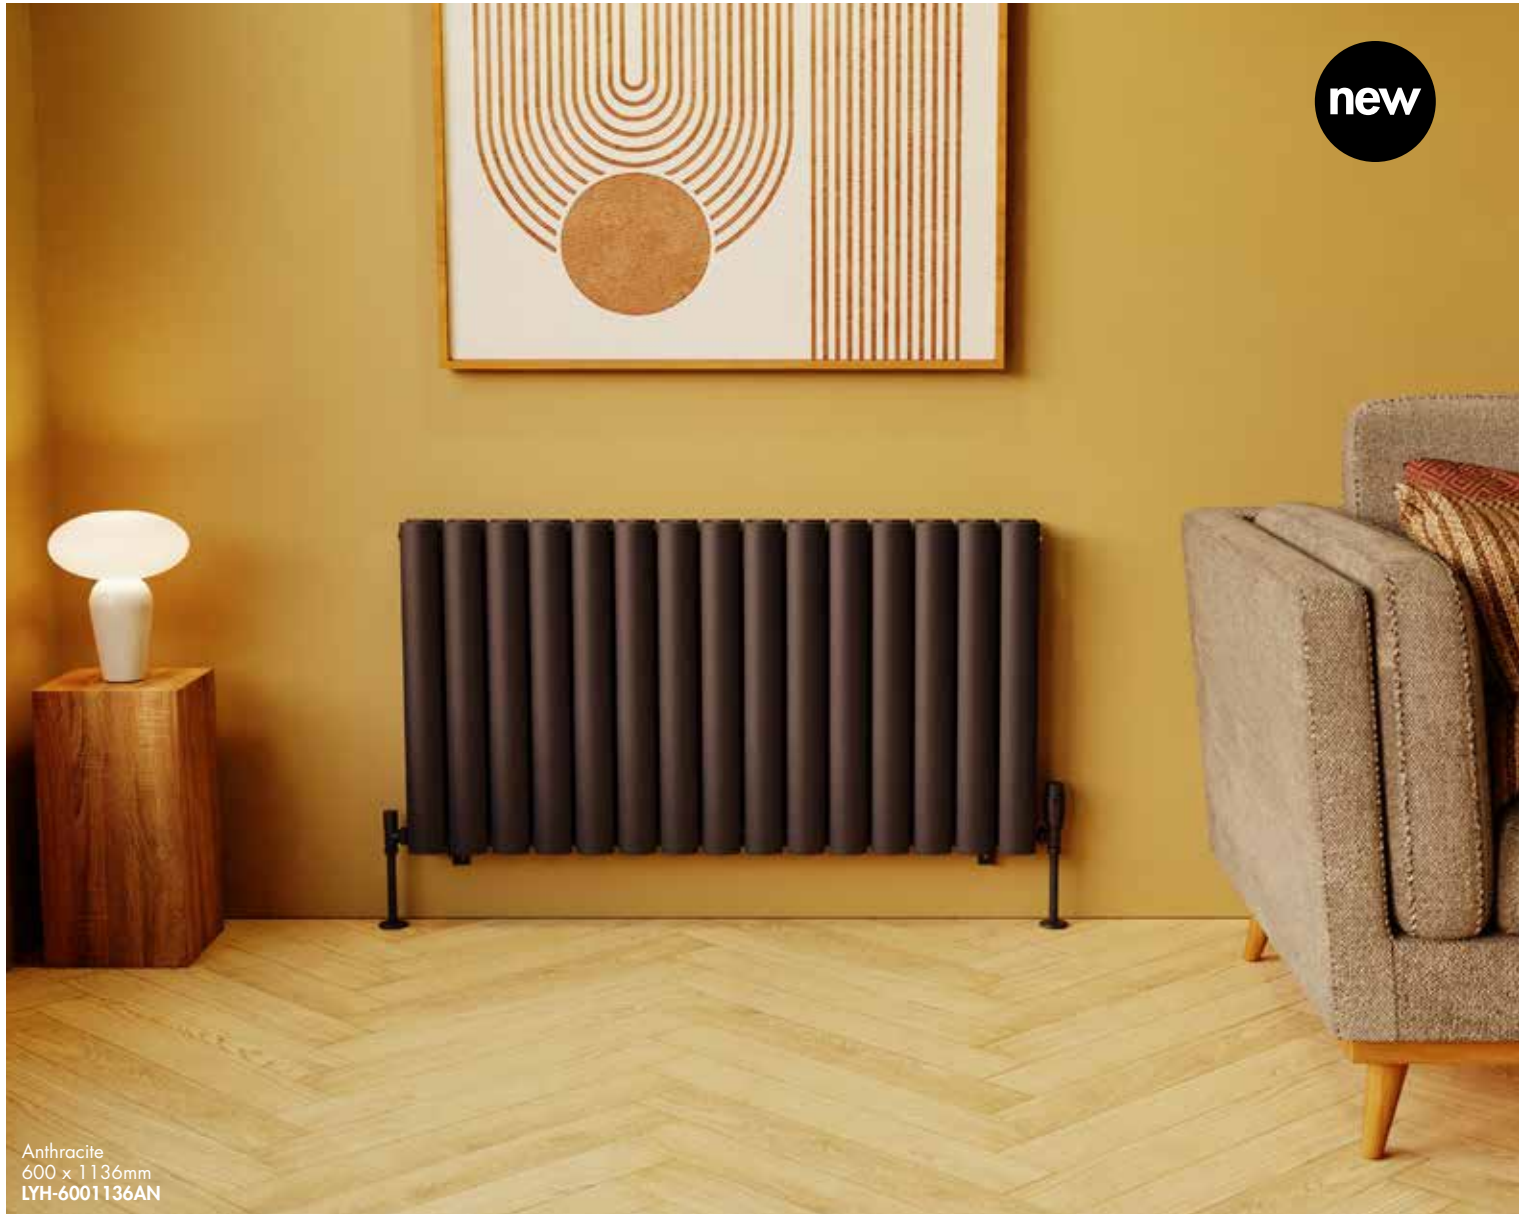

INSTINCT®

Designer Radiators

Laytham

**Guarantees**

**15** Years  
on Laytham

**Horizontal Radiators**

Anthracite  
600 x 1136mm  
LYH-6001136AN

**Double Horizontal Panel**