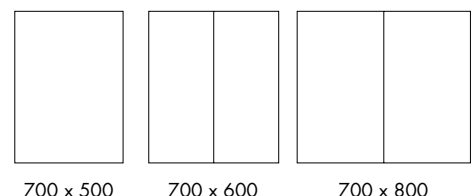

All dimensions in mm. All measurements are approximate and subject to standard tolerances. Prices include VAT.

Guarantees

- **5** Years on Cabinets + Mirrors
- **2** Years on Electrical Components

Take a closer look at the Brierley illuminated cabinet collection

Brierley

Brierley Cabinet

- Finish – Aluminium with mirrored internal back panel
- Shelves – Two internal shelves (Adjustable)
- Doors – Double sided mirror doors with heated demister pad
- Lighting – LED Perimeter lighting and ambient downlight with adjustable CCT (Colour Changing Technology) and brightness control
- Vanity Mirror – Handheld, desk or shelf mounted vanity mirror with 5x magnification
- Charging – Built in two-pin charging socket for your shaver or toothbrush and additional USB + USB-C charging socket
- Controls – Infrared switch controlled by contactless hand movements
- Dimensions –
- 700(h) x 500(w) x 145(d) mm (Single Door)
- 700(h) x 600(w) x 145(d) mm (Double Door)
- 700(h) x 800(w) x 145(d) mm (Double Door)

INST06064	Single Door (700 x 500)	£694.00
INST06065	Double Door (700 x 600)	£899.00
INST06066	Double Door (700 x 800)	£1019.00