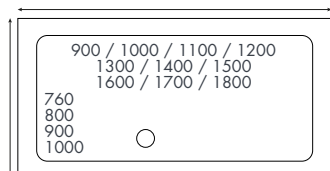

## SENSTEC Anti-Slip Shower Trays

Finish – White

Design – Patented SENSTEC Anti-Slip dimple technology, 36mm thickness

Texture – Anti Slip Class C

Rectangle

Square

Quadrant

Alternative waste position for 900 quadrants only