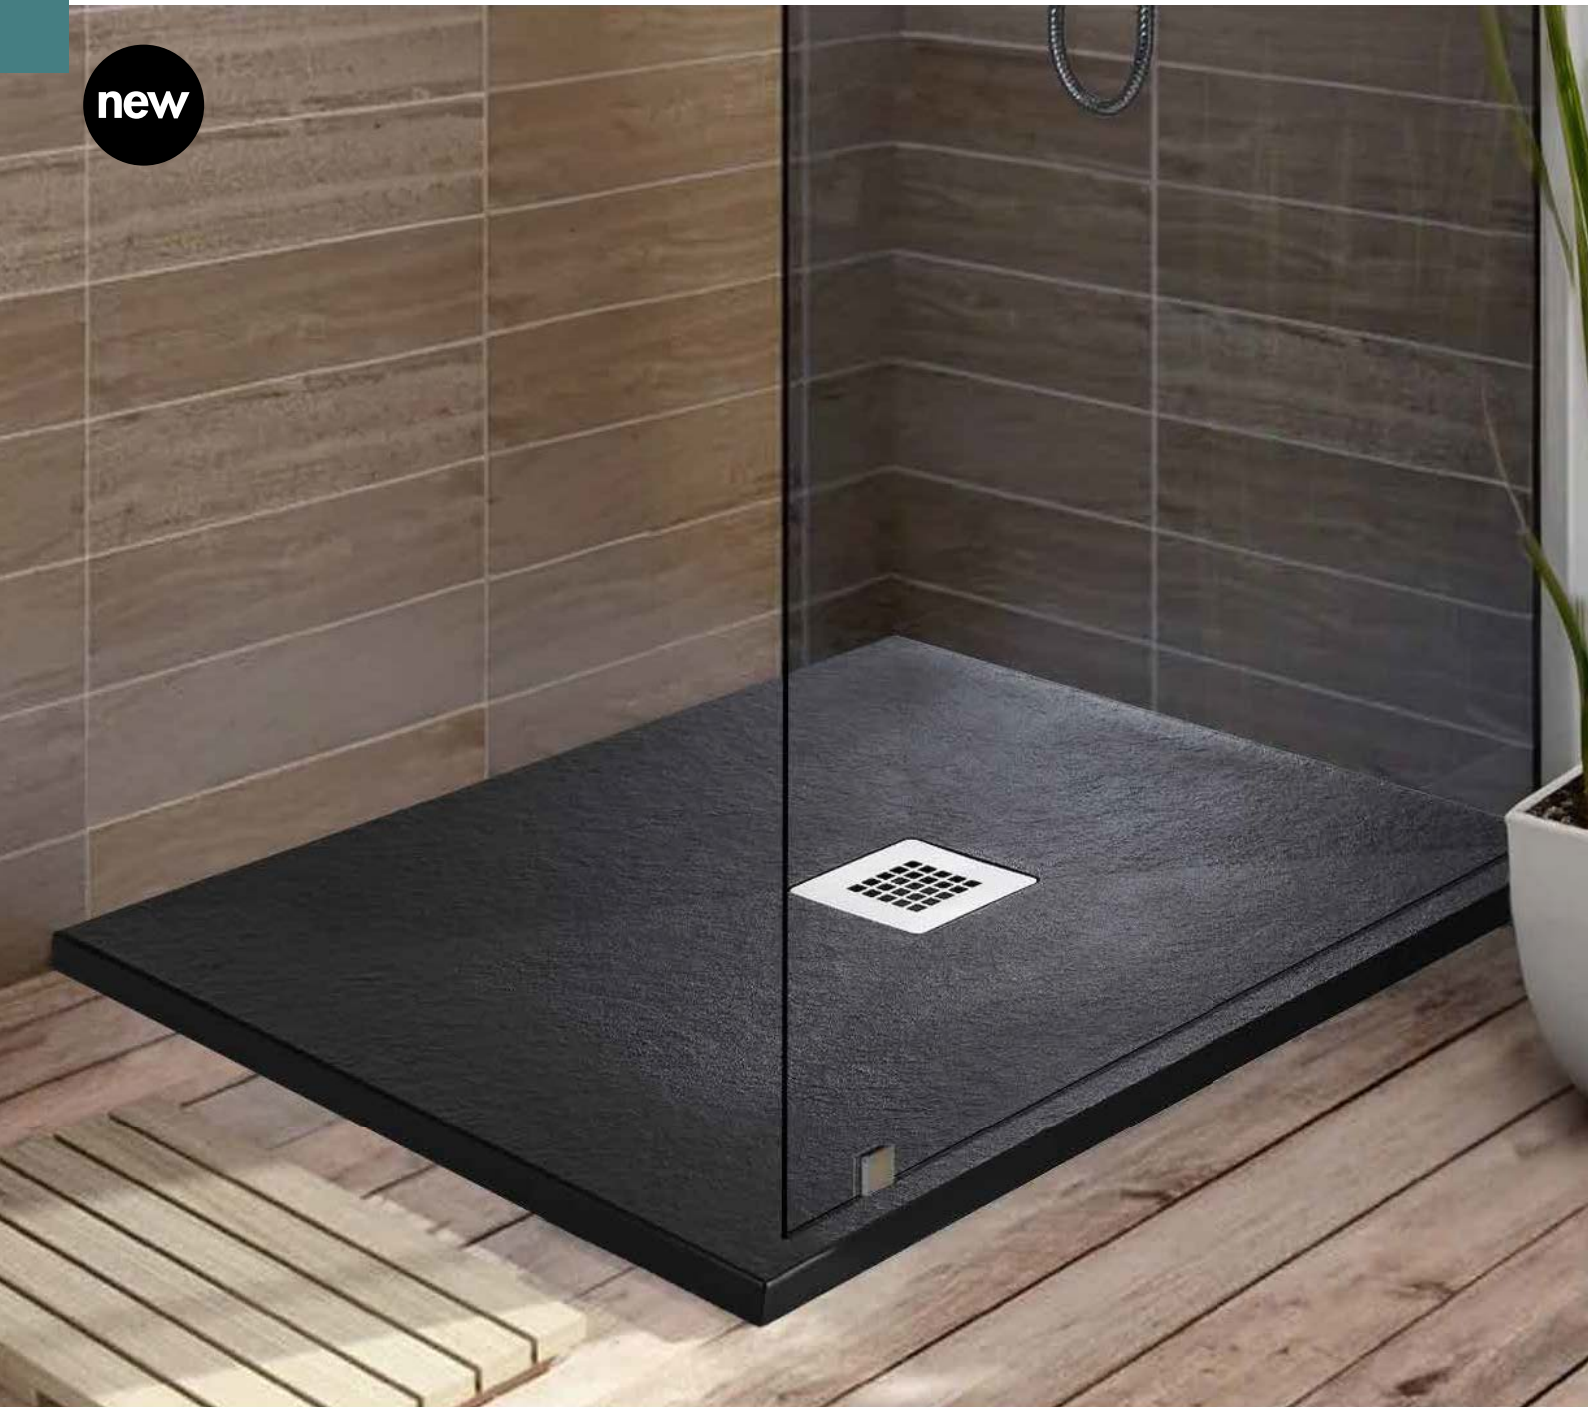

Naturals Shower Trays

new

Naturals
Haworth Black