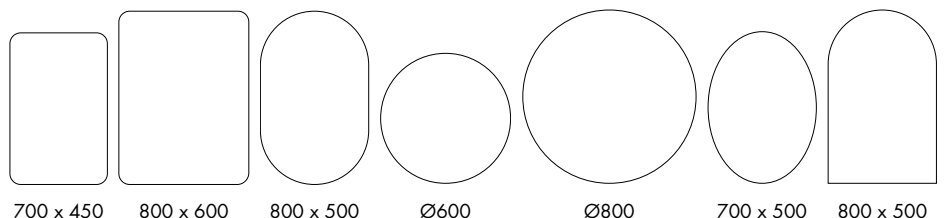

All dimensions in mm. All measurements are approximate and subject to standard tolerances. Prices include VAT.

Shibden

Guarantees

5 Years
on Cabinets + Mirrors

Shibden Framed Mirror

Finish – Modern black, brushed brass or gunmetal framed

Hanging – Can be hung portrait or landscape (Rectangular)

Dimensions –

700(h) x 450(w) x 38(d) mm (Rectangular)

800(h) x 600(w) x 38(d) mm (Rectangular)

600(diameter) x 38(d) mm (Circular)

800(diameter) x 38(d) mm (Circular)

800(h) x 500(w) x 38(d) mm (Pill)

700(h) x 500(w) x 38(d) mm (Oval)

800(h) x 500(w) x 38(d) mm (Arch)

Black Finish

INST05071	Rectangular (700 x 450)	£183.00
INST05072	Rectangular (800 x 600)	£229.00
INST05075	Pill (800 x 500)	£241.00
INST05073	Circular (Ø600)	£170.00
INST05074	Circular (Ø800)	£255.00
INST05076	Oval (700 x 500)	£230.00
INSTSH50ABL	Arch (800 x 500)	£217.00

Brushed Brass Finish

INSTSH45RBBR	Rectangular (700 x 450)	£203.00
INSTSH60RBBR	Rectangular (800 x 600)	£254.00
INSTSH50PBBR	Pill (800 x 500)	£267.00
INST05094	Circular (Ø600)	£205.00
INST05095	Circular (Ø800)	£296.00
INST05096	Oval (700 x 500)	£253.00
INSTSH50ABBR	Arch (800 x 500)	£241.00

Gunmetal Finish

INSTSH45RGM	Rectangular (700 x 450)	£203.00
INSTSH60RGM	Rectangular (800 x 600)	£254.00
INSTSH50PGM	Pill (800 x 500)	£267.00
INSTSH60CGM	Circular (Ø600)	£197.00
INSTSH80CGM	Circular (Ø800)	£286.00
INSTSH50AGM	Arch (800 x 500)	£238.00