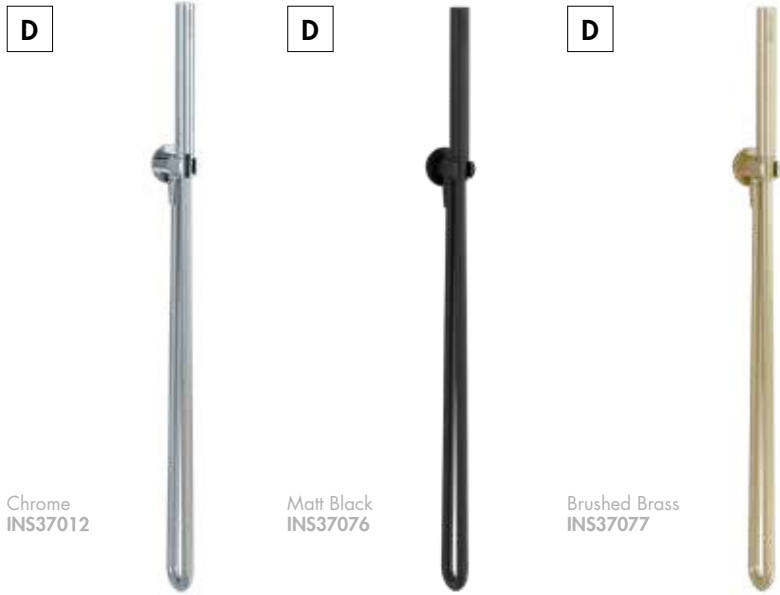

Guarantees

- **10** Years on Concealed Showers
- **5** Years on Valve Working Parts
- **1** Year on Shower Kit Components

Shower Kit Components

Wall Bracket, Fixed Handset + Hose

Keros

Design – Round
Handset Function – Single
Handset Material – ABS / Brass
Hose Length – 1500mm
Hose Bore – 7mm

Smooth Hose

Kit Includes – Wall Elbow + Handset Holder,
Smooth Hose + Round Pencil Handset

INS37012	Chrome (ABS Handset)	£60.00
INS37076	Matt Black (Brass Handset)	£103.00
INS37077	Brushed Brass (Brass Handset)	£103.00

Chrome
INS37012

Matt Black
INS37076

Brushed Brass
INS37077

Milos

Design – Square
Handset Function – Single
Handset Material – ABS
Hose Length – 1500mm
Hose Bore – 7mm

Smooth Hose

Kit Includes – Round Wall Elbow + Handset Holder,
Smooth Hose + Square Pencil Handset

INS37140	Chrome	£65.00
INS37140MB	Matt Black	£82.00
INS37140BB	Brushed Brass	£82.00