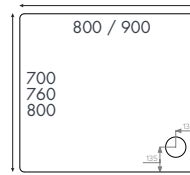

Standard + Anti Slip Trays

Finish – White

Material – 45mm acrylic capped stone resin shower tray

Waste – 90mm fast flow waste also available

Compatibility – Fully compatible with the Instinct shower enclosure ranges

Components – Available with leg and panel set to raise off the floor

Safety – Anti slip rated to Class C standard

Low Profile Standard Trays

UN970100	900 x 700mm	£240.00
UN976100	900 x 760mm	£240.00
UN980100	900 x 800mm	£240.00
UN1070100	1000 x 700mm	£240.00
UN1076100	1000 x 760mm	£255.00
UN1080100	1000 x 800mm	£273.00
UN1090100	1000 x 900mm	£289.00
UN1176100	1100 x 760mm	£289.00
UN1180100	1100 x 800mm	£305.00
UN1190100	1100 x 900mm	£305.00
UN1270100	1200 x 700mm	£296.00
UN1276100	1200 x 760mm	£279.00
UN1280100	1200 x 800mm	£279.00
UN1290100	1200 x 900mm	£296.00
UN1380100	1300 x 800mm	£446.00
UN1470100	1400 x 700mm	£431.00
UN1480100	1400 x 800mm	£446.00
UN1490100	1400 x 900mm	£477.00
UN1570100	1500 x 700mm	£496.00
UN1576100	1500 x 760mm	£496.00
UN1580100	1500 x 800mm	£496.00
UN1590100	1500 x 900mm	£496.00
UN1670100	1600 x 700mm	£528.00
UN1676100	1600 x 760mm	£528.00
UN1680100	1600 x 800mm	£528.00
UN1690100	1600 x 900mm	£528.00
UN1770100	1700 x 700mm	£545.00
UN1776100	1700 x 760mm	£545.00
UN1780100	1700 x 800mm	£560.00
UN1790100	1700 x 900mm	£578.00
UN1880100	1800 x 800mm	£659.00

Low Profile Anti Slip Trays

ASUN970100	900 x 700mm	£259.00
ASUN976100	900 x 760mm	£288.00
ASUN980100	900 x 800mm	£333.00
ASUN1070100	1000 x 700mm	£307.00
ASUN1076100	1000 x 760mm	£338.00
ASUN1080100	1000 x 800mm	£345.00
ASUN1090100	1000 x 900mm	£379.00
ASUN1176100	1100 x 760mm	£379.00
ASUN1180100	1100 x 800mm	£385.00
ASUN1190100	1100 x 900mm	£389.00
ASUN1270100	1200 x 700mm	£371.00
ASUN1276100	1200 x 760mm	£350.00
ASUN1280100	1200 x 800mm	£371.00
ASUN1290100	1200 x 900mm	£385.00
ASUN1380100	1300 x 800mm	£517.00
ASUN1470100	1400 x 700mm	£533.00
ASUN1480100	1400 x 800mm	£538.00
ASUN1490100	1400 x 900mm	£558.00
ASUN1570100	1500 x 700mm	£605.00
ASUN1576100	1500 x 760mm	£605.00
ASUN1580100	1500 x 800mm	£615.00
ASUN1590100	1500 x 900mm	£625.00
ASUN1670100	1600 x 700mm	£641.00
ASUN1676100	1600 x 760mm	£657.00
ASUN1680100	1600 x 800mm	£666.00
ASUN1690100	1600 x 900mm	£664.00
ASUN1770100	1700 x 700mm	£693.00
ASUN1776100	1700 x 760mm	£698.00
ASUN1780100	1700 x 800mm	£705.00
ASUN1790100	1700 x 900mm	£718.00
ASUN1880100	1800 x 800mm	£769.00