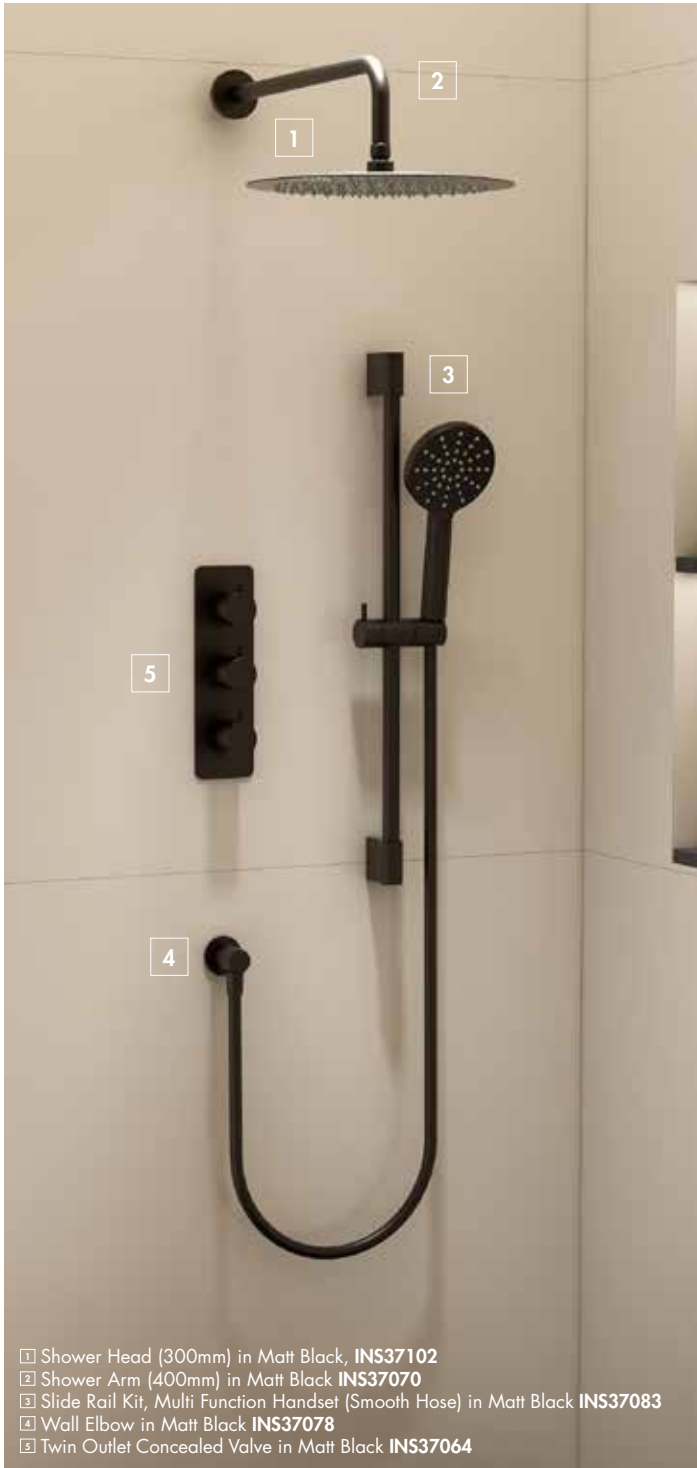

Guarantees

Years **10** on Concealed Showers   Years **5** on Valve Working Parts   Year **1** on Shower Kit Components

Create Your Own Shower