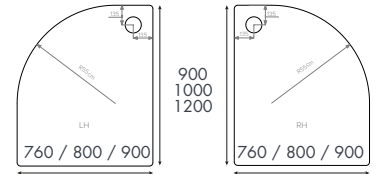

Instinct Shower Trays

Guarantees
Years **10**
on Standard + Anti Slip Shower Trays

Offset Quadrant Shower Trays

Standard + Anti Slip Trays

Finish – White
Material – 45mm acrylic capped stone resin shower tray
Waste – 90mm fast flow waste also available
Compatibility – Fully compatible with the Instinct shower enclosure ranges
Components – Available with leg and panel set to raise off the floor
Safety – Anti slip rated to Class C standard

Low Profile Standard Trays

Left Hand Quadrant

UN976LQ100	900 x 760mm	£312.00
UN980LQ100	900 x 800mm	£359.00
UN1080LQ100	1000 x 800mm	£312.00
UN1280LQ100	1200 x 800mm	£345.00
UN1290LQ100	1200 x 900mm	£363.00

Right Hand Quadrant

UN976RQ100	900 x 760mm	£312.00
UN980RQ100	900 x 800mm	£359.00
UN1080RQ100	1000 x 800mm	£312.00
UN1280RQ100	1200 x 800mm	£345.00
UN1290RQ100	1200 x 900mm	£363.00

Low Profile Anti Slip Trays

Left Hand Quadrant Anti Slip

ASUN976LQ100	900 x 760mm	£416.00
ASUN980LQ100	900 x 800mm	£444.00
ASUN1080LQ100	1000 x 800mm	£462.00
ASUN1280LQ100	1200 x 800mm	£490.00
ASUN1290LQ100	1200 x 900mm	£543.00

Right Hand Quadrant Anti Slip

ASUN976RQ100	900 x 760mm	£416.00
ASUN980RQ100	900 x 800mm	£444.00
ASUN1080RQ100	1000 x 800mm	£462.00
ASUN1280RQ100	1200 x 800mm	£490.00
ASUN1290RQ100	1200 x 900mm	£543.00

INSTINCT®

Anti Slip Take the safe option

Integrated into the skin of the shower tray, the non slip surface delivers a confident and sturdy showering experience under foot. The Anti Slip is independently approved to the highest rating of domestic use (Class C) to ensure the highest level of confidence and safety.

Integrated in the shower tray to aid the prevention of slips and falls

Class C slip rating - the highest level of approval for domestic use

Conforms to BS7976-2 2002

Complete with 10 year guarantee