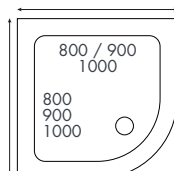

## SENSTEC Anti-Slip Shower Trays

Finish – White

Design – Patented SENSTEC Anti-Slip dimple technology, 36mm thickness

Texture – Anti Slip Class C

Rectangle

Square

Quadrant

Alternative waste position for 900 quadrants only