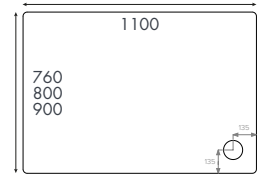

Standard + Anti Slip Trays

Finish – White

Material – 45mm acrylic capped stone resin shower tray

Waste – 90mm fast flow waste also available

Compatibility – Fully compatible with the Instinct shower enclosure ranges

Components – Available with leg and panel set to raise off the floor

Safety – Anti slip rated to Class C standard

Low Profile Standard Trays

UN970100	900 x 700mm	£240.00
UN976100	900 x 760mm	£240.00
UN980100	900 x 800mm	£240.00
UN1070100	1000 x 700mm	£240.00
UN1076100	1000 x 760mm	£255.00
UN1080100	1000 x 800mm	£273.00
UN1090100	1000 x 900mm	£289.00
UN1176100	1100 x 760mm	£289.00
UN1180100	1100 x 800mm	£305.00
UN1190100	1100 x 900mm	£305.00
UN1270100	1200 x 700mm	£296.00
UN1276100	1200 x 760mm	£279.00
UN1280100	1200 x 800mm	£279.00
UN1290100	1200 x 900mm	£296.00
UN1380100	1300 x 800mm	£446.00
UN1470100	1400 x 700mm	£431.00
UN1480100	1400 x 800mm	£446.00
UN1490100	1400 x 900mm	£477.00
UN1570100	1500 x 700mm	£496.00
UN1576100	1500 x 760mm	£496.00
UN1580100	1500 x 800mm	£496.00
UN1590100	1500 x 900mm	£496.00
UN1670100	1600 x 700mm	£528.00
UN1676100	1600 x 760mm	£528.00
UN1680100	1600 x 800mm	£528.00
UN1690100	1600 x 900mm	£528.00
UN1770100	1700 x 700mm	£545.00
UN1776100	1700 x 760mm	£545.00
UN1780100	1700 x 800mm	£560.00
UN1790100	1700 x 900mm	£578.00
UN1880100	1800 x 800mm	£659.00

Low Profile Anti Slip Trays

ASUN970100	900 x 700mm	£259.00
ASUN976100	900 x 760mm	£288.00
ASUN980100	900 x 800mm	£333.00
ASUN1070100	1000 x 700mm	£307.00
ASUN1076100	1000 x 760mm	£338.00
ASUN1080100	1000 x 800mm	£345.00
ASUN1090100	1000 x 900mm	£379.00
ASUN1176100	1100 x 760mm	£379.00
ASUN1180100	1100 x 800mm	£385.00
ASUN1190100	1100 x 900mm	£389.00
ASUN1270100	1200 x 700mm	£371.00
ASUN1276100	1200 x 760mm	£350.00
ASUN1280100	1200 x 800mm	£371.00
ASUN1290100	1200 x 900mm	£385.00
ASUN1380100	1300 x 800mm	£517.00
ASUN1470100	1400 x 700mm	£533.00
ASUN1480100	1400 x 800mm	£538.00
ASUN1490100	1400 x 900mm	£558.00
ASUN1570100	1500 x 700mm	£605.00
ASUN1576100	1500 x 760mm	£605.00
ASUN1580100	1500 x 800mm	£615.00
ASUN1590100	1500 x 900mm	£625.00
ASUN1670100	1600 x 700mm	£641.00
ASUN1676100	1600 x 760mm	£657.00
ASUN1680100	1600 x 800mm	£666.00
ASUN1690100	1600 x 900mm	£664.00
ASUN1770100	1700 x 700mm	£693.00
ASUN1776100	1700 x 760mm	£698.00
ASUN1780100	1700 x 800mm	£705.00
ASUN1790100	1700 x 900mm	£718.00
ASUN1880100	1800 x 800mm	£769.00