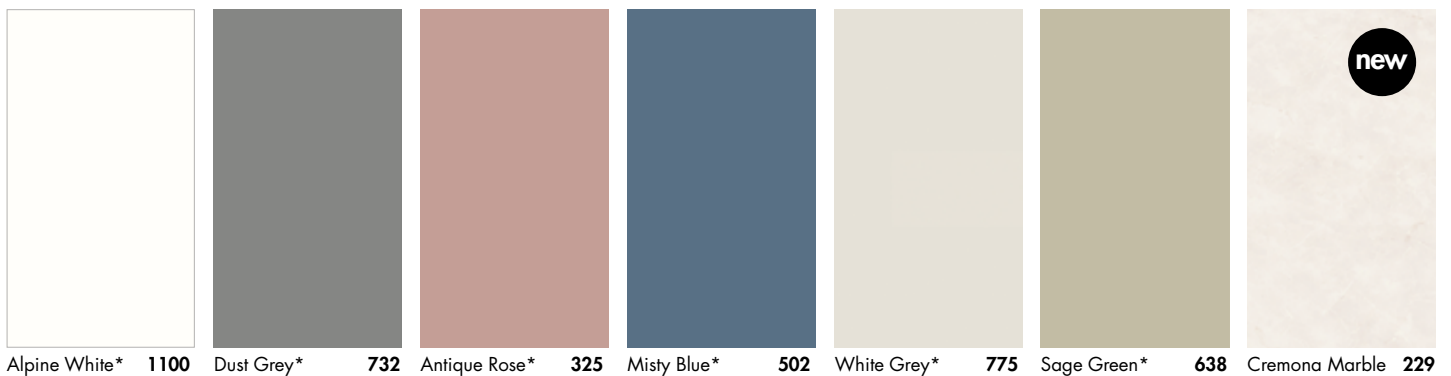

Guarantees

30 Years
on Multipanel Wall Panels + Click Flooring Tiles

Wall Panelling

The Tile + Pure Collections

Choose your Tile panel

Choose your colour from the Pure Collection above and if you want tile patterned simply select the tile pattern below from the Large, Herringbone or Metro styles.

Colour Finish
Alpine White, Dust Grey, Antique Rose, Misty Blue, White Grey, Sage Green, Taupe Grey

Marble/Mineral Finish
Levanto Marble, Valmasino Marble, White Terrazzo, White Gypsum, White Mineral, Grey Mineral, Crystal Marble, Cremona Marble

All the décors shown are available in the Large Tile pattern.
*Available in Herringbone and Metro patterns

The Tile Collection

Certification – FSC certified

Large Tile

Hydrolock	Colour Finish	Marble/Mineral Finish
2400 x 598mm	£310.00	£327.00

*Herringbone + Metro Tile

Hydrolock	Colour Finish
2400 x 598mm	£310.00

For Multipanel profiles please see page 337

The Pure Collection

Certification – FSC certified

Unlipped

Colour Finish	Marble/Mineral Finish	
2400 x 1200mm	£462.00	£513.00
2700 x 1200mm	£531.00	£590.00

Hydrolock

Colour Finish	Marble/Mineral Finish	
2400 x 598mm	£270.00	£297.00
2400 x 1200mm	£500.00	£551.00
2700 x 598mm	£310.00	£342.00
2700 x 1200mm	£574.00	£633.00

For Multipanel profiles please see page 337

Tile Pattern and Sizes

XL Offset Tile (Page 339)

Full size tile 580 x 1200mm.
Half size tile 580 x 600mm.
Panel A – two full size tiles.
Panel B – one full size, and two half size tiles.

Large Tile

580 x 400mm

All tile patterns are etched with a 2.5mm grout line.

Herringbone Tile

410 x 123mm

Metro Tile

193 x 97mm