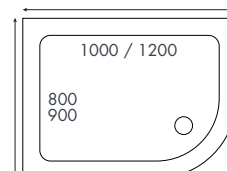

Offset Quadrant Right Hand