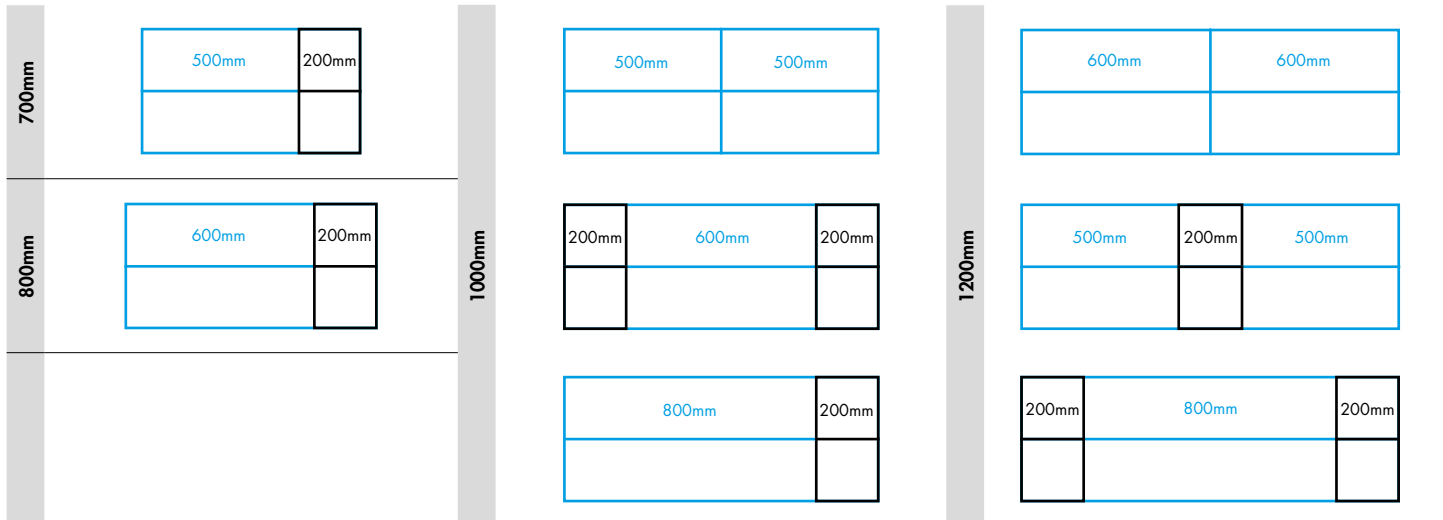

Espada Wall Mounted Basin Units + Open Storage Configurations

Espada wall mounted basin units can be setup in same size pairs. For even further storage you can add 200mm open storage units to produce up to 8 configurations. These can range in size from 700mm up to 1200mm, to suit your space. For worktop options please see page 29.