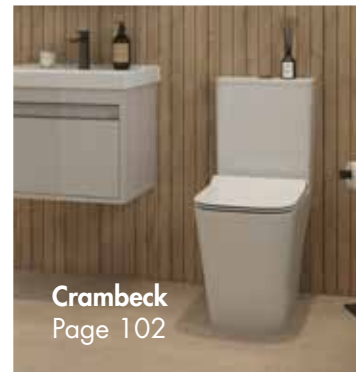

Sanitaryware

Section	Page No.
Sanitaryware	
Traditional Sanitaryware	
Hemsworth	86
new Hemsworth Neo	90
Nostell	92
Kinsley	94
Contemporary Sanitaryware	
Espada	96
new Hanlith	98
Malham	100
new Crambeck	102
Firbeck	104
Lissett	106
new Kilnsea	108
Wave	110
Dene	112
Skean	114
Nuance	116
Sanitaryware Accessories	
Smart WCs	120
Countertop Basins	122
Cloakroom Basins	124
Overflow Caps	124
Replacement Flush Buttons	125
Toilet Seats	126
Toilet Seat Hinge Covers	127
Toilet Seat Hinges	127

What's new and trending this season...