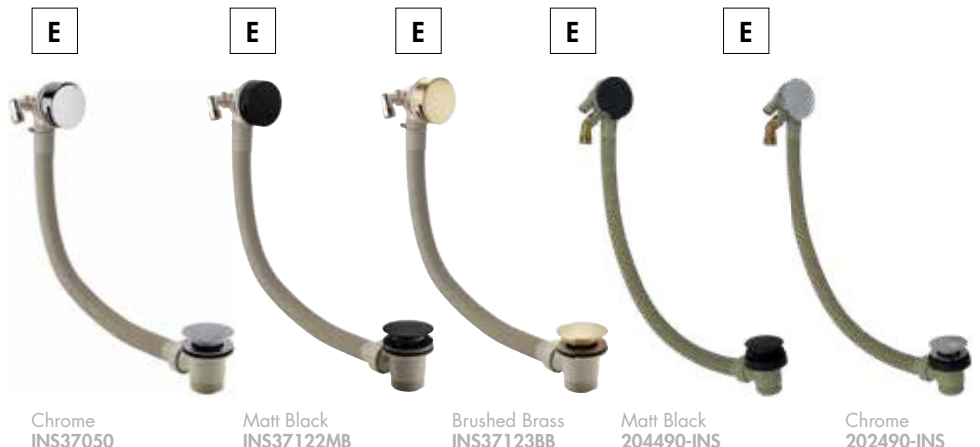

Chrome
INS37050

Matt Black
INS37122MB

Brushed Brass
INS37123BB

Matt Black
204490-INS

Chrome
202490-INS