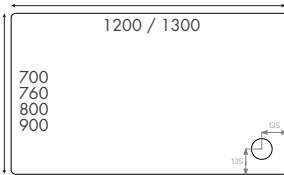

Standard + Anti Slip Trays

Finish – White

Material – 45mm acrylic capped stone resin shower tray

Waste – 90mm fast flow waste also available

Compatibility – Fully compatible with the Instinct shower enclosure ranges

Components – Available with leg and panel set to raise off the floor

Safety – Anti slip rated to Class C standard

Low Profile Standard Trays

UN970100	900 x 700mm	£240.00
UN976100	900 x 760mm	£240.00
UN980100	900 x 800mm	£240.00
UN1070100	1000 x 700mm	£240.00
UN1076100	1000 x 760mm	£255.00
UN1080100	1000 x 800mm	£273.00
UN1090100	1000 x 900mm	£289.00
UN1176100	1100 x 760mm	£289.00
UN1180100	1100 x 800mm	£305.00
UN1190100	1100 x 900mm	£305.00
UN1270100	1200 x 700mm	£296.00
UN1276100	1200 x 760mm	£279.00
UN1280100	1200 x 800mm	£279.00
UN1290100	1200 x 900mm	£296.00
UN1380100	1300 x 800mm	£446.00
UN1470100	1400 x 700mm	£431.00
UN1480100	1400 x 800mm	£446.00
UN1490100	1400 x 900mm	£477.00
UN1570100	1500 x 700mm	£496.00
UN1576100	1500 x 760mm	£496.00
UN1580100	1500 x 800mm	£496.00
UN1590100	1500 x 900mm	£496.00
UN1670100	1600 x 700mm	£528.00
UN1676100	1600 x 760mm	£528.00
UN1680100	1600 x 800mm	£528.00
UN1690100	1600 x 900mm	£528.00
UN1770100	1700 x 700mm	£545.00
UN1776100	1700 x 760mm	£545.00
UN1780100	1700 x 800mm	£560.00
UN1790100	1700 x 900mm	£578.00
UN1880100	1800 x 800mm	£659.00

Low Profile Anti Slip Trays

ASUN970100	900 x 700mm	£259.00
ASUN976100	900 x 760mm	£288.00
ASUN980100	900 x 800mm	£333.00
ASUN1070100	1000 x 700mm	£307.00
ASUN1076100	1000 x 760mm	£338.00
ASUN1080100	1000 x 800mm	£345.00
ASUN1090100	1000 x 900mm	£379.00
ASUN1176100	1100 x 760mm	£379.00
ASUN1180100	1100 x 800mm	£385.00
ASUN1190100	1100 x 900mm	£389.00
ASUN1270100	1200 x 700mm	£371.00
ASUN1276100	1200 x 760mm	£350.00
ASUN1280100	1200 x 800mm	£371.00
ASUN1290100	1200 x 900mm	£385.00
ASUN1380100	1300 x 800mm	£517.00
ASUN1470100	1400 x 700mm	£533.00
ASUN1480100	1400 x 800mm	£538.00
ASUN1490100	1400 x 900mm	£558.00
ASUN1570100	1500 x 700mm	£605.00
ASUN1576100	1500 x 760mm	£605.00
ASUN1580100	1500 x 800mm	£615.00
ASUN1590100	1500 x 900mm	£625.00
ASUN1670100	1600 x 700mm	£641.00
ASUN1676100	1600 x 760mm	£657.00
ASUN1680100	1600 x 800mm	£666.00
ASUN1690100	1600 x 900mm	£664.00
ASUN1770100	1700 x 700mm	£693.00
ASUN1776100	1700 x 760mm	£698.00
ASUN1780100	1700 x 800mm	£705.00
ASUN1790100	1700 x 900mm	£718.00
ASUN1880100	1800 x 800mm	£769.00