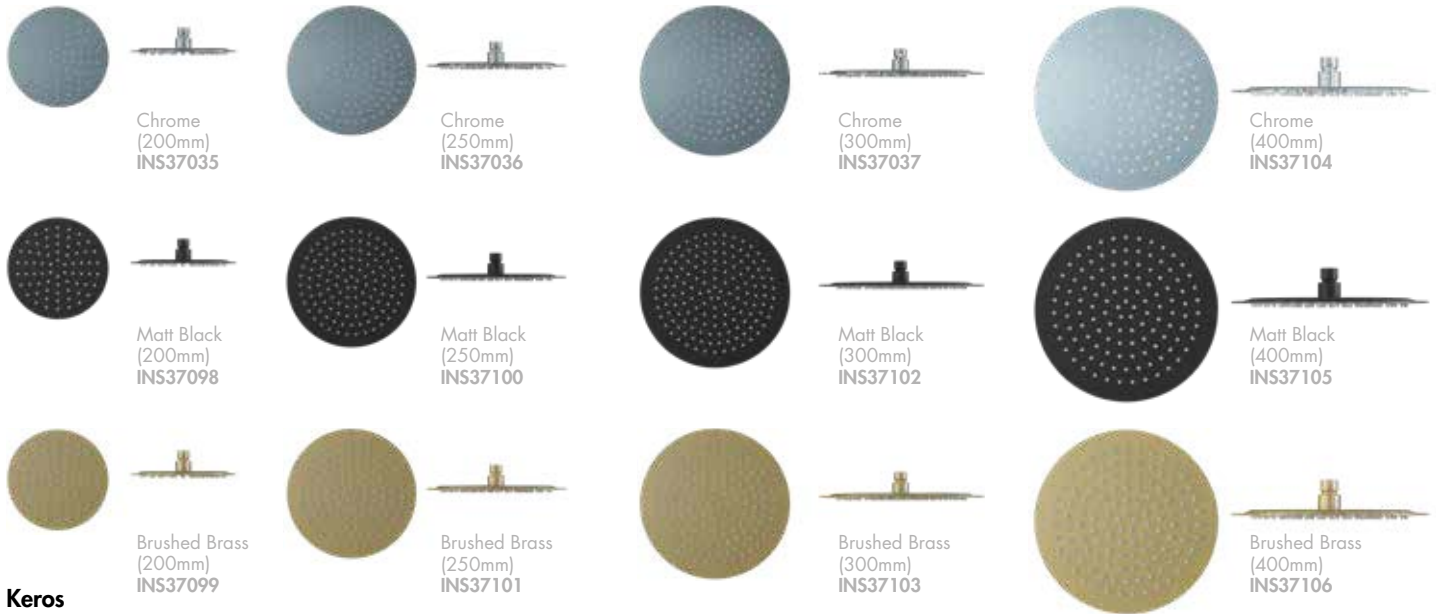

All dimensions in mm. All measurements are approximate and subject to standard tolerances. Prices include VAT.

Guarantees

10 Years on Concealed Showers

5 Years on Valve Working Parts

1 Year on Shower Kit Components

Shower Kit Components

Shower Heads