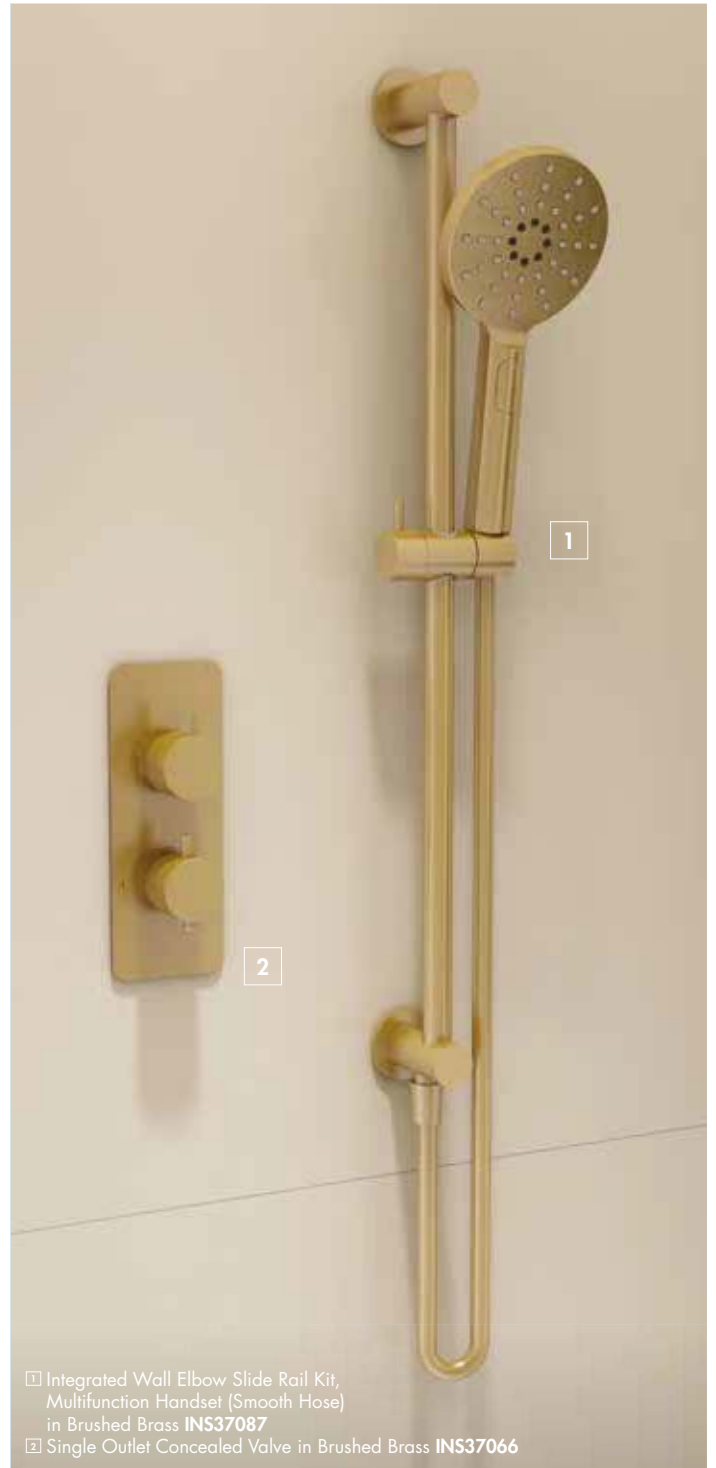

Guarantees

Years **10** on Concealed Showers   Years **5** on Valve Working Parts   Year **1** on Shower Kit Components

Create Your Own Shower