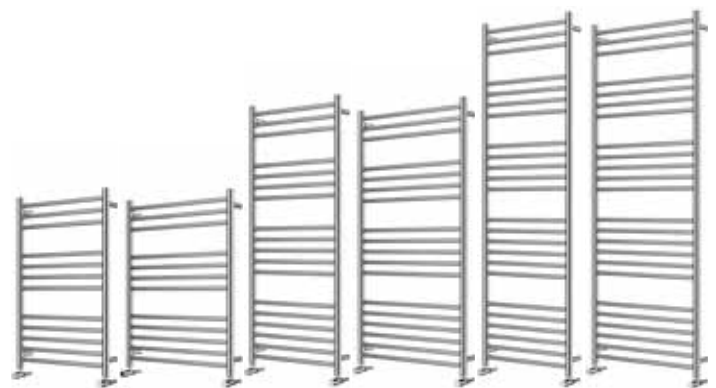

Polished Stainless Steel
600 x 1000mm
TO0601000PS

800 x 500mm **KI-S0850S**   800 x 600mm **KI-S0860S**   1200 x 500mm **KI-S1250S**   1200 x 600mm **KI-S1260S**   1600 x 500mm **KI-S1650S**   1600 x 600mm **KI-S1660S**

Horizontal

	Height	Width	Depth	Bars	Pipe Centres	Watts	Btu/hr	
TO0600750PS	600	750	100	4-5	718	419	1430	£578.00
TO0601000PS	600	1000	100	4-5	968	517	1764	£667.00
TO0800750PS	800	750	100	3-4-5	718	529	1805	£703.00
TO0801000PS	800	1000	100	3-4-5	968	682	2327	£768.00