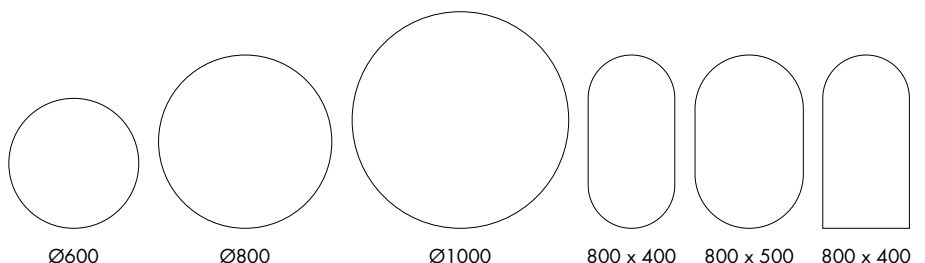

See page 139 for mirror feature icons summary

Black Finish (Brackets)		
INSTH84PBB	Pill (800 x 400)	£496.00
INSTH85PBB	Pill (800 x 500)	£508.00
INSTH6CBB	Circular (Ø600)	£479.00
INSTH8CBB	Circular (Ø800)	£570.00
INSTH10CBB	Circular (Ø1000)	£705.00
INSTH84ABB	Arch (800 x 400)	£485.00
Brushed Brass Finish (Brackets)		
INSTH84PBBR	Pill (800 x 400)	£496.00
INSTH85PBBR	Pill (800 x 500)	£508.00
INSTH6CBBR	Circular (Ø600)	£479.00
INSTH8CBBR	Circular (Ø800)	£570.00
INSTH10CBBR	Circular (Ø1000)	£705.00
INSTH84ABBR	Arch (800 x 400)	£485.00
Black Finish (Without Brackets)		
INSTH84PB	Pill (800 x 400)	£412.00
INSTH85PB	Pill (800 x 500)	£423.00
INSTH6CB	Circular (Ø600)	£395.00
INSTH8CB	Circular (Ø800)	£485.00
INSTH10CB	Circular (Ø1000)	£620.00
INSTH84AB	Arch (800 x 400)	£401.00
Brushed Brass Finish (Without Brackets)		
INSTH84PBR	Pill (800 x 400)	£412.00
INSTH85PBR	Pill (800 x 500)	£423.00
INSTH6CBR	Circular (Ø600)	£395.00
INSTH8CBR	Circular (Ø800)	£485.00
INSTH10CBR	Circular (Ø1000)	£620.00
INSTH84ABR	Arch (800 x 400)	£401.00

- 1 Hemsworth Brushed Brass Pill Shaped Mirror
- 2 Hemsworth Traditional Brushed Brass Wall Light