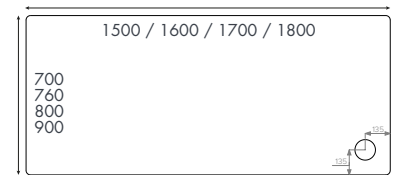

Standard + Anti Slip Trays

Finish – White

Material – 45mm acrylic capped stone resin shower tray

Waste – 90mm fast flow waste also available

Compatibility – Fully compatible with the Instinct shower enclosure ranges

Components – Available with leg and panel set to raise off the floor

Safety – Anti slip rated to Class C standard

Low Profile Standard Trays

UN970100	900 x 700mm	£240.00
UN976100	900 x 760mm	£240.00
UN980100	900 x 800mm	£240.00
UN1070100	1000 x 700mm	£240.00
UN1076100	1000 x 760mm	£255.00
UN1080100	1000 x 800mm	£273.00
UN1090100	1000 x 900mm	£289.00
UN1176100	1100 x 760mm	£289.00
UN1180100	1100 x 800mm	£305.00
UN1190100	1100 x 900mm	£305.00
UN1270100	1200 x 700mm	£296.00
UN1276100	1200 x 760mm	£279.00
UN1280100	1200 x 800mm	£279.00
UN1290100	1200 x 900mm	£296.00
UN1380100	1300 x 800mm	£446.00
UN1470100	1400 x 700mm	£431.00
UN1480100	1400 x 800mm	£446.00
UN1490100	1400 x 900mm	£477.00
UN1570100	1500 x 700mm	£496.00
UN1576100	1500 x 760mm	£496.00
UN1580100	1500 x 800mm	£496.00
UN1590100	1500 x 900mm	£496.00
UN1670100	1600 x 700mm	£528.00
UN1676100	1600 x 760mm	£528.00
UN1680100	1600 x 800mm	£528.00
UN1690100	1600 x 900mm	£528.00
UN1770100	1700 x 700mm	£545.00
UN1776100	1700 x 760mm	£545.00
UN1780100	1700 x 800mm	£560.00
UN1790100	1700 x 900mm	£578.00
UN1880100	1800 x 800mm	£659.00

Low Profile Anti Slip Trays

ASUN970100	900 x 700mm	£259.00
ASUN976100	900 x 760mm	£288.00
ASUN980100	900 x 800mm	£333.00
ASUN1070100	1000 x 700mm	£307.00
ASUN1076100	1000 x 760mm	£338.00
ASUN1080100	1000 x 800mm	£345.00
ASUN1090100	1000 x 900mm	£379.00
ASUN1176100	1100 x 760mm	£379.00
ASUN1180100	1100 x 800mm	£385.00
ASUN1190100	1100 x 900mm	£389.00
ASUN1270100	1200 x 700mm	£371.00
ASUN1276100	1200 x 760mm	£350.00
ASUN1280100	1200 x 800mm	£371.00
ASUN1290100	1200 x 900mm	£385.00
ASUN1380100	1300 x 800mm	£517.00
ASUN1470100	1400 x 700mm	£533.00
ASUN1480100	1400 x 800mm	£538.00
ASUN1490100	1400 x 900mm	£558.00
ASUN1570100	1500 x 700mm	£605.00
ASUN1576100	1500 x 760mm	£605.00
ASUN1580100	1500 x 800mm	£615.00
ASUN1590100	1500 x 900mm	£625.00
ASUN1670100	1600 x 700mm	£641.00
ASUN1676100	1600 x 760mm	£657.00
ASUN1680100	1600 x 800mm	£666.00
ASUN1690100	1600 x 900mm	£664.00
ASUN1770100	1700 x 700mm	£693.00
ASUN1776100	1700 x 760mm	£698.00
ASUN1780100	1700 x 800mm	£705.00
ASUN1790100	1700 x 900mm	£718.00
ASUN1880100	1800 x 800mm	£769.00