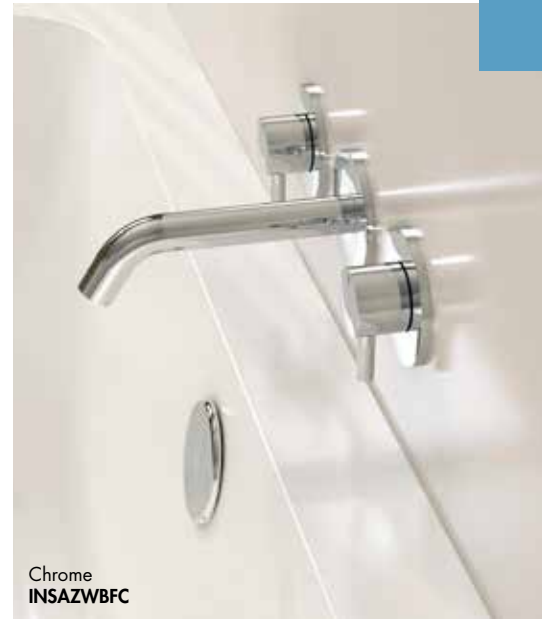

INSTINCT®

Bathroom Taps

Azerley

**Guarantees**

**10** Years on Azerley Bathroom Taps

Brushed Brass  
INSAZWBFB

Chrome  
INSAZWBFC

Matt Black  
INSAZWBFB