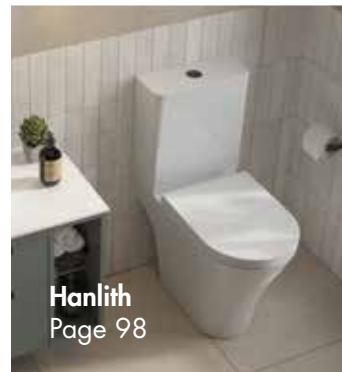

Sanitaryware

Section	Page No.
Sanitaryware	
Traditional Sanitaryware	
Hemsworth	86
new Hemsworth Neo	90
Nostell	92
Kinsley	94
Contemporary Sanitaryware	
Espada	96
new Hanlith	98
Malham	100
new Crambeck	102
Firbeck	104
Lissett	106
new Kilnsea	108
Wave	110
Dene	112
Skean	114
Nuance	116
Sanitaryware Accessories	
Smart WCs	120
Countertop Basins	122
Cloakroom Basins	124
Overflow Caps	124
Replacement Flush Buttons	125
Toilet Seats	126
Toilet Seat Hinge Covers	127
Toilet Seat Hinges	127

What's new and trending this season...