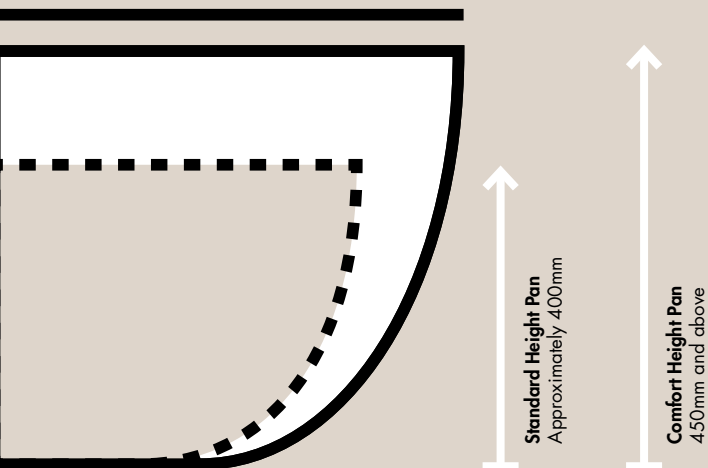

Comfort Height Pan. Short Projection Pan. What's the difference?

Comfort Height Pans

Comfort height pans are designed to ensure that the bowl and seat height is such that they make for comfortable use. Typically comfort height pans are 450mm and above (standard height pans are approximately 400mm in height) and can be particularly useful for the elderly and people with mobility issues.