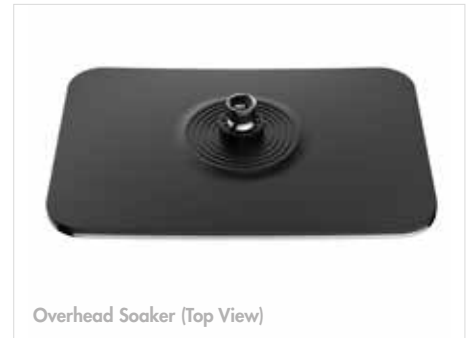

# Nostell

All dimensions in mm. All measurements are approximate and subject to standard tolerances. Prices include VAT.

Take a closer look at the Nostell shower collection

**Guarantees**  
Years **10**  
on Nostell Showers