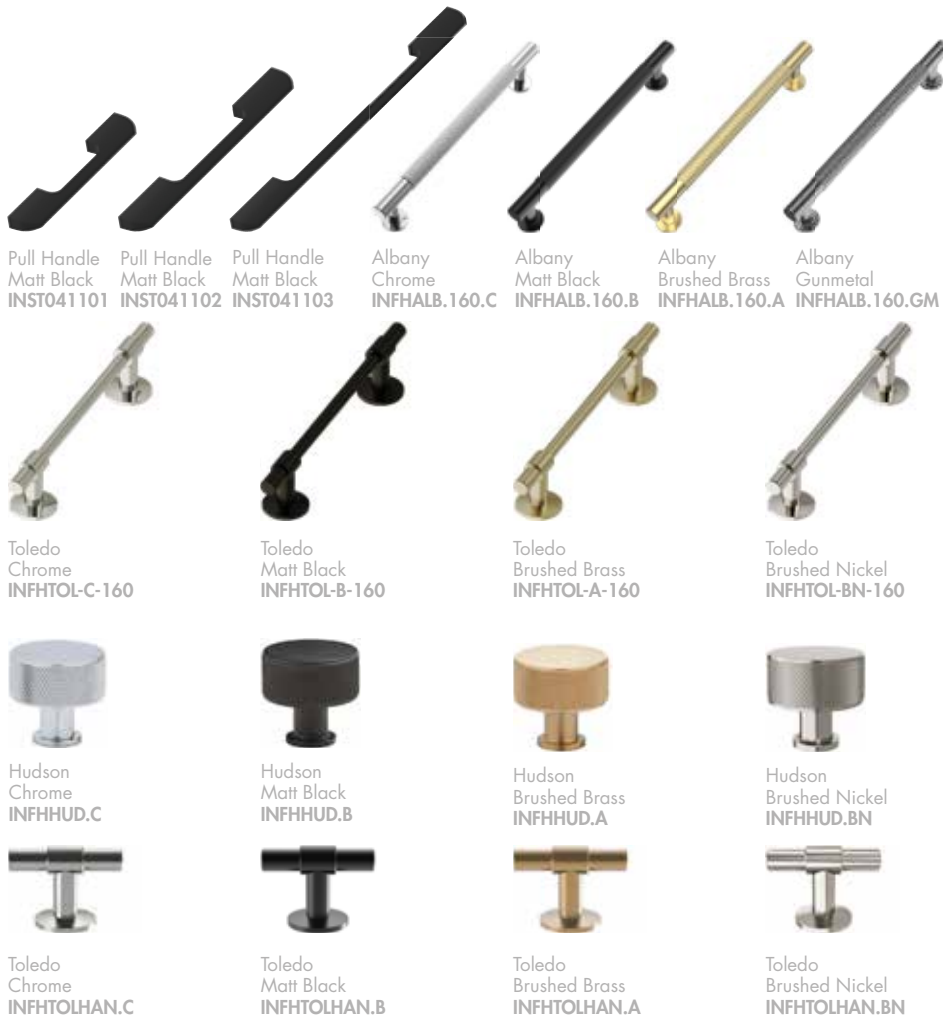

# los

**Guarantees**

Years **5**  
on los Modular Furniture

**Handle Options (Additional Charge)**

These can be purchased separately if required at prices shown.

Pull Handle		
Finish – Matt Black		
INST041101	120mm (98mm Centres)	£12.00
INST041102	180mm (160mm Centres)	£14.00
INST041103	340mm (320mm Centres)	£29.00
Albany Pull Handle		
INFHALB.160.C	Chrome	£47.00
INFHALB.160.B	Matt Black	£47.00
INFHALB.160.A	Brushed Brass	£47.00
INFHALB.160.GM	Gunmetal	£47.00
Hudson Knobs		
INFHHUD.C	Chrome	£33.00
INFHHUD.B	Matt Black	£33.00
INFHHUD.A	Brushed Brass	£33.00
<b>new</b> INFHHUD.BN	Brushed Nickel	£32.00
Toledo Pull Handle		
<b>new</b> INFHTOL-C-160	Chrome	£55.00
<b>new</b> INFHTOL-B-160	Matt Black	£55.00
<b>new</b> INFHTOL-A-160	Brushed Brass	£55.00
<b>new</b> INFHTOL-BN-160	Brushed Nickel	£55.00
Toledo Knob		
INFHTOLHAN.C	Chrome	£36.00
INFHTOLHAN.B	Matt Black	£36.00
INFHTOLHAN.A	Brushed Brass	£36.00
<b>new</b> INFHTOLHAN.BN	Brushed Nickel	£36.00

**los Handles Compatibility**

Range	Pull Handle			Albany Pull Handle	Toledo Pull Handle	Toledo Knob	Hudson Knob
	120mm	180mm	340mm	190mm	178mm	50mm	30mm
350mm Wall Column Two Door Unit		●		●	●	●	●
500mm Wall Mounted Single Drawer Basin Unit			●	●	●		
500mm Wall Mounted Single Door Cloakroom Basin Unit			●	●	●	●	●
500mm Floor Standing Two Door Basin Unit	●			●*	●*	●	●
500mm Floor Standing Single Door Cloakroom Basin Unit			●	●	●	●	●
600mm Wall Mounted Single Drawer Basin Unit			●	●	●		
600mm Floor Standing Three Drawer Basin Unit			●	●	●		
600mm Floor Standing Two Door Basin Unit		●		●	●	●	●
700mm Floor Standing Two Door Basin Unit		●		●	●	●	●
1000mm Back To Wall Floor Standing Slim Depth Basin Unit			●	●	●	●	●