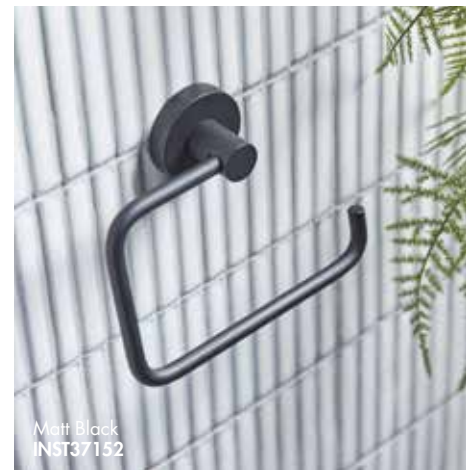

Toilet Roll Holder

Finish – Chrome, Matt Black, Brushed Brass or Gunmetal
Material – Brass
Dimensions – 44(h) x 140(w) x 65(d) mm

INST37155	Chrome	£45.00
INST37156	Matt Black	£53.00
INST37157	Brushed Brass	£73.00
new INST37158	Gunmetal	£73.00

Matt Black
INST37152