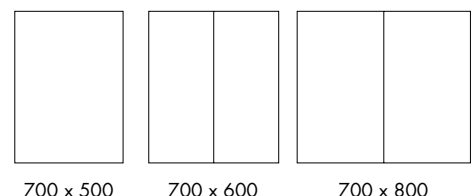

All dimensions in mm. All measurements are approximate and subject to standard tolerances. Prices include VAT.

Guarantees

5 Years on Cabinets + Mirrors

2 Years on Electrical Components

Take a closer look at the Andros illuminated cabinet collection

Andros

Andros Cabinet

Finish – Aluminium, Black, Brushed Brass or Gunmetal Trim
Shelves – Four smoked glass internal shelves (Adjustable)
Doors – Double sided mirror doors with heated demister pad
Lighting – LED perimeter lighting with CCT (Colour Changing Technology) control
Charging – Centre column electronic box allowing for charging points for both shaver sockets and USB-A charging devices
Controls – Innovative touch bar at the base of the cabinet, that with a double tap activates the CCT to change from warm to cool lighting
Mounting – Surface or recessed installation
Dimensions –
700(h) x 500(w) x 113(d) mm (Single Door)
700(h) x 600(w) x 113(d) mm (Double Door)
700(h) x 800(w) x 113(d) mm (Double Door)

Aluminium Trim – Mirror Sides		
INST06061	Single Door (700 x 500)	£723.00
INST06062	Double Door (700 x 600)	£844.00
INST06063	Double Door (700 x 800)	£964.00

Black Trim – Mirror Sides		
INSTA050BL	Single Door (700 x 500)	£808.00
INSTA060BL	Double Door (700 x 600)	£924.00
INSTA080BL	Double Door (700 x 800)	£1039.00

Brushed Brass Trim – Mirror Sides		
INSTA050BBR	Single Door (700 x 500)	£808.00
INSTA060BBR	Double Door (700 x 600)	£924.00
INSTA080BBR	Double Door (700 x 800)	£1039.00

Gunmetal Trim – Mirror Sides		
INSTA050GM	Single Door (700 x 500)	£808.00
INSTA060GM	Double Door (700 x 600)	£924.00
INSTA080GM	Double Door (700 x 800)	£1039.00