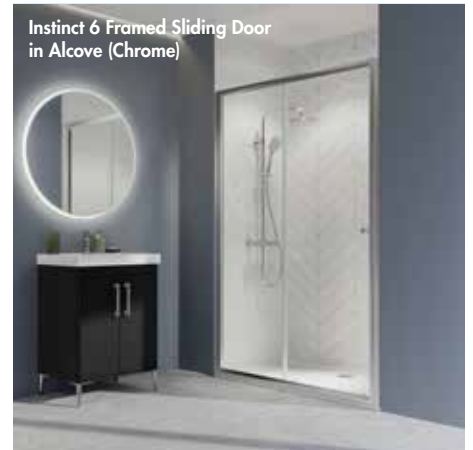

Sliding Doors							
Chrome	Black	Brushed Brass	Size	Door Opening Aperture	Adjustment Alcove Fitting	Adjustment with Side Panel	
V2INS10CS	V2INS10CB	new V2INS10CBR	1000mm	390mm	940-990mm	966-1016mm	£382.00
V2INS11CS	V2INS11CB	new V2INS11CBR	1100mm	440mm	1040-1090mm	1066-1116mm	£396.00
V2INS12CS	V2INS12CB	new V2INS12CBR	1200mm	490mm	1140-1190mm	1166-1216mm	£406.00
V2INS13CS	–	–	1300mm	540mm	1240-1290mm	1266-1316mm	£453.00
V2INS14CS	–	–	1400mm	590mm	1340-1390mm	1366-1416mm	£501.00
V2INS15CS	–	–	1500mm	640mm	1440-1490mm	1466-1516mm	£515.00
V2INS16CS	–	–	1600mm	690mm	1540-1590mm	1566-1616mm	£539.00
V2INS17CS	–	–	1700mm	740mm	1640-1690mm	1666-1716mm	£553.00

Side Panels						
Chrome	Black	Brushed Brass	Size	Adjustment		
V2INR7CS	V2INR7CB	new V2INR7CBR	700mm	665-690mm		£226.00
V2INR76CS	V2INR76CB	new V2INR76CBR	760mm	725-750mm		£226.00
V2INR8CS	V2INR8CB	new V2INR8CBR	800mm	765-790mm		£238.00
V2INR9CS	V2INR9CB	new V2INR9CBR	900mm	865-890mm		£255.00
V2INR10CS	V2INR10CB	new V2INR10CBR	1000mm	965-990mm		£272.00

*The Instinct Side Panels are compatible with the Instinct Bi-Fold, Pivot and Sliding Doors

Inline Panels					
Chrome	Black	Brushed Brass	Size		
V2INH2CS	V2INH2CB	new V2INH2CBR	200mm		£226.00
V2INH3CS	V2INH3CB	new V2INH3CBR	300mm		£226.00

Extension Profile				
Chrome	Black	Brushed Brass	Size	
V2INZEXT	V2INZEXTB	–	40mm	£72.00