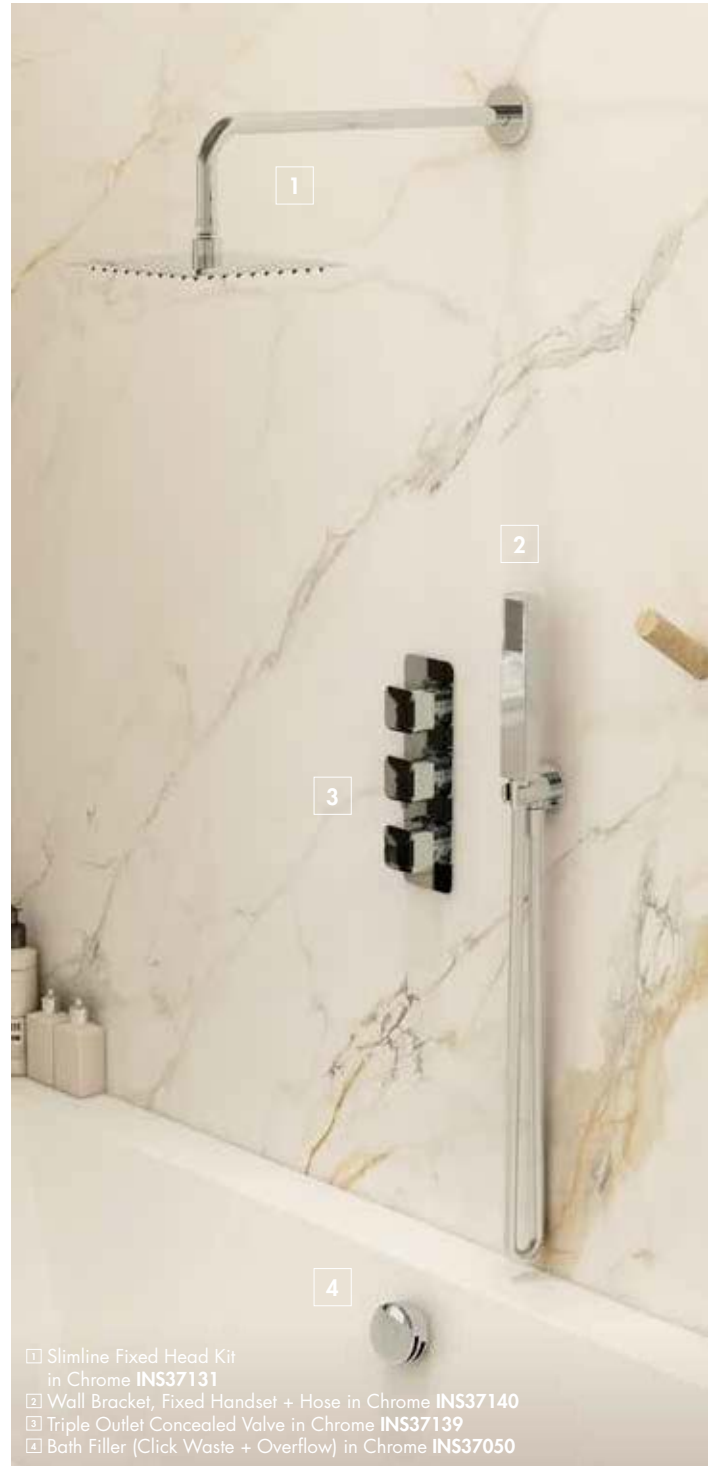

# Create Your Own Shower

- 1 Integrated Wall Elbow Slide Rail Kit, Multifunction Handset (Smooth Hose) in Matt Black **INS37141MB**
- 2 Twin Outlet Concealed Valve in Matt Black **INS37138MB**
- 3 Bath Filler (Click Waste + Overflow) in Matt Black **INS37122MB**