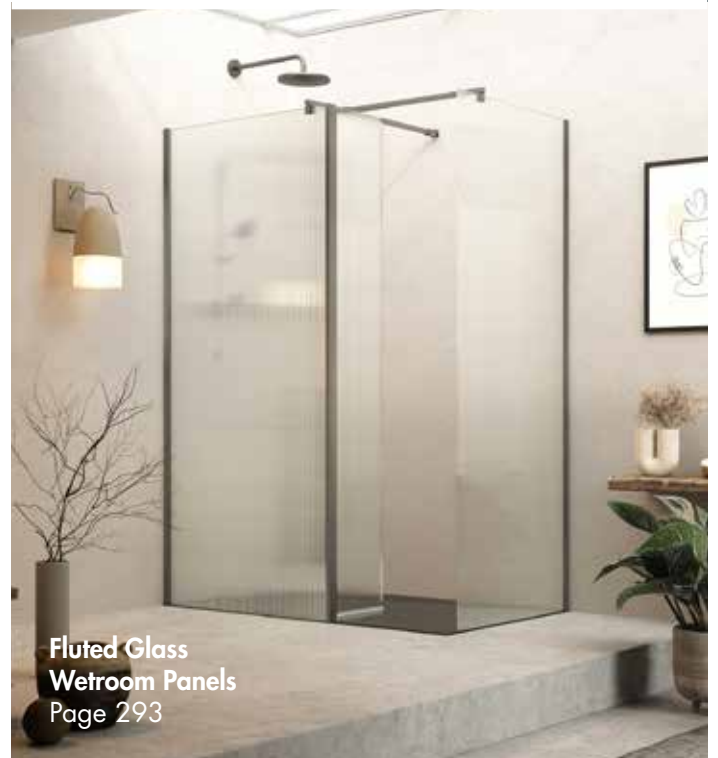

Wetrooms + Wetroom Systems

Section	Page No.
Instinct 8 + 10 Wetrooms	
Chrome Finish	292
Black Grid Finish	292
Black Finish	292
Brushed Brass Finish	293
Brushed Nickel Finish	293
Fluted Glass	293
Gunmetal Finish	293
Configurations	294
Bracing Bars	295
8mm Components	296
10mm Components	297
Wetroom Systems	
Wetroom Systems	298

What's new and trending this season...