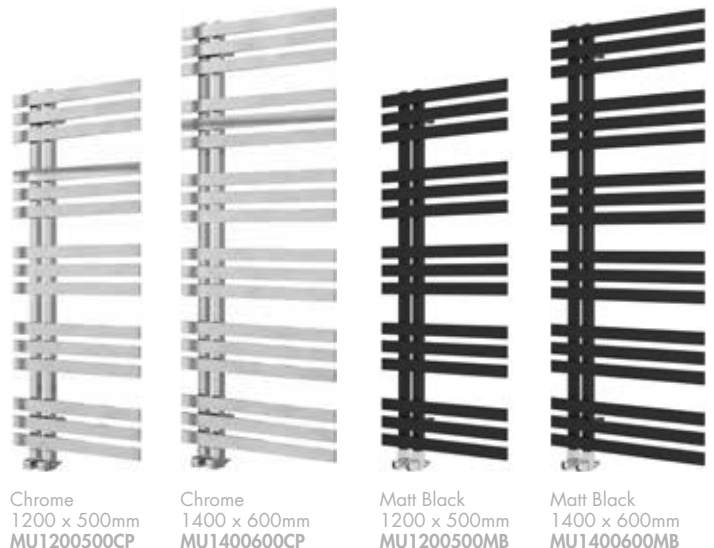

Muse

Finish – Chrome or Matt Black

Material – Mild Steel

All heat outputs are shown at 50°C ΔT in compliance with BSEN442.

Watts and Btu's apply to Heating and Dual Fuel only.

Please see pages 398-401 for complimentary valves & accessories and pages 396-397 for element upgrade options.

Chrome Finish							
	Height	Width	Depth	Bars	Pipe Centres	Watts	Btu/hr
MU1200500CP	1200	500	118	3-3-3-3-3	60	354	1208
MU1400600CP	1400	600	118	3-3-3-3-3-3	60	436	1488

Matt Black Finish							
	Height	Width	Depth	Bars	Pipe Centres	Watts	Btu/hr
MU1200500MB	1200	500	118	3-3-3-3-3	60	442	1508
MU1400600MB	1400	600	118	3-3-3-3-3-3	60	545	1859