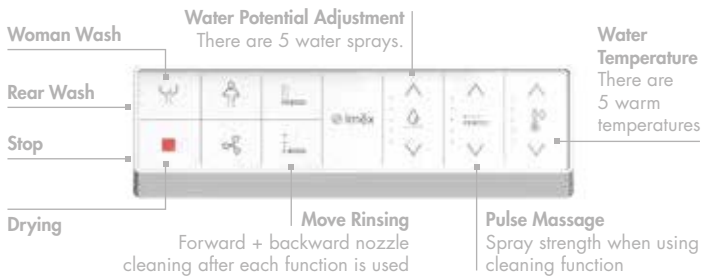

Intelligent Toilet Control

Remote Control

Simple and clean design with functional operation at a glance. Modern and ergonomic design make the controller more comfortable to use + operate.