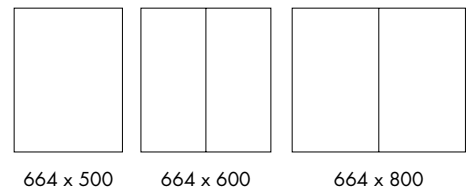

INSTH050GM	Single Door (664 x 500)	£563.00
INSTH060GM	Double Door (664 x 600)	£676.00
INSTH080GM	Double Door (664 x 800)	£789.00

Brushed Brass Trim  
INSTH050BBR