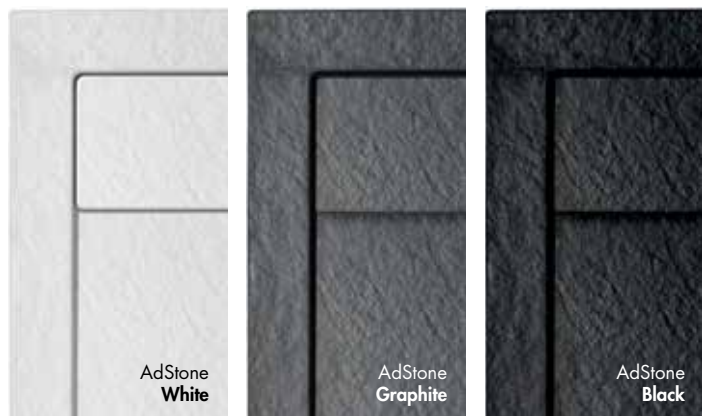

Guarantees

AdStone Shower Trays

AdStone Shower Trays

Finish – White, Graphite or Black

Composition – Polyester resin and the latest mineral fillers

Outer Layer – Highly resistant, durable non-slip gel coat

Texture – Anti Slip Class C3

Square

Waste – Comes complete with Stainless Steel Grate and McAlpine Waste

White			Graphite			Black		
STWS90	900 x 900mm	£569.00	STAS90	900 x 900mm	£569.00	STBS90	900 x 900mm	£569.00
STWS1000	1000 x 1000mm	£674.00	STAS1000	1000 x 1000mm	£674.00	STBS1000	1000 x 1000mm	£674.00

Quadrant

Waste – Comes complete with Stainless Steel Grate and McAlpine Waste

White			Graphite			Black		
STWQ90	900 x 900mm	£595.00	STAQ90	900 x 900mm	£595.00	STBQ90	900 x 900mm	£595.00
STWQ12090L	1200 x 900mm (Left Hand)	£793.00	STAQ12090L	1200 x 900mm (Left Hand)	£714.00	STBQ12090L	1200 x 900mm (Left Hand)	£793.00
STWQ12090R	1200 x 900mm (Right Hand)	£793.00	STAQ12090R	1200 x 900mm (Right Hand)	£714.00	STBQ12090R	1200 x 900mm (Right Hand)	£793.00

Rectangular

Waste – Comes complete with Colour Match Resin Cover and McAlpine Waste

White			Graphite			Black		
STWR10080	1000 x 800mm	£674.00	STAR10080	1000 x 800mm	£674.00	STBR10080	1000 x 800mm	£674.00
STWR10090	1000 x 900mm	£679.00	STAR10090	1000 x 900mm	£679.00	STBR10090	1000 x 900mm	£679.00
STWR12080	1200 x 800mm	£740.00	STAR12080	1200 x 800mm	£740.00	STBR12080	1200 x 800mm	£740.00
STWR12090	1200 x 900mm	£846.00	STAR12090	1200 x 900mm	£846.00	STBR12090	1200 x 900mm	£846.00
STWR120100	1200 x 1000mm	£966.00	STAR120100	1200 x 1000mm	£966.00	STBR120100	1200 x 1000mm	£966.00
STWR14080	1400 x 800mm	£820.00	STAR14080	1400 x 800mm	£820.00	STBR14080	1400 x 800mm	£820.00
STWR14090	1400 x 900mm	£925.00	STAR14090	1400 x 900mm	£925.00	STBR14090	1400 x 900mm	£925.00
STWR15080	1500 x 800mm	£938.00	STAR15080	1500 x 800mm	£938.00	STBR15080	1500 x 800mm	£938.00
STWR15090	1500 x 900mm	£966.00	STAR15090	1500 x 900mm	£966.00	STBR15090	1500 x 900mm	£966.00
STWR16070	1600 x 700mm	£919.00	STAR16070	1600 x 700mm	£919.00	STBR16070	1600 x 700mm	£919.00
STWR16080	1600 x 800mm	£966.00	STAR16080	1600 x 800mm	£966.00	STBR16080	1600 x 800mm	£966.00
STWR16090	1600 x 900mm	£1024.00	STAR16090	1600 x 900mm	£1024.00	STBR16090	1600 x 900mm	£1024.00
STWR17070	1700 x 700mm	£925.00	STAR17070	1700 x 700mm	£925.00	STBR17070	1700 x 700mm	£925.00
STWR17080	1700 x 800mm	£1006.00	STAR17080	1700 x 800mm	£1006.00	STBR17080	1700 x 800mm	£1006.00
STWR17090	1700 x 900mm	£1111.00	STAR17090	1700 x 900mm	£1111.00	STBR17090	1700 x 900mm	£1111.00
STWR18080	1800 x 800mm	£1138.00	STAR18080	1800 x 800mm	£1138.00	STBR18080	1800 x 800mm	£1138.00
STWR18090	1800 x 900mm	£1164.00	STAR18090	1800 x 900mm	£1164.00	STBR18090	1800 x 900mm	£1164.00
STWR20090	2000 x 900mm	£1309.00	STAR20090	2000 x 900mm	£1309.00	STBR20090	2000 x 900mm	£1309.00
STWR200100	2000 x 1000mm	£1454.00	STAR200100	2000 x 1000mm	£1454.00	STBR200100	2000 x 1000mm	£1454.00